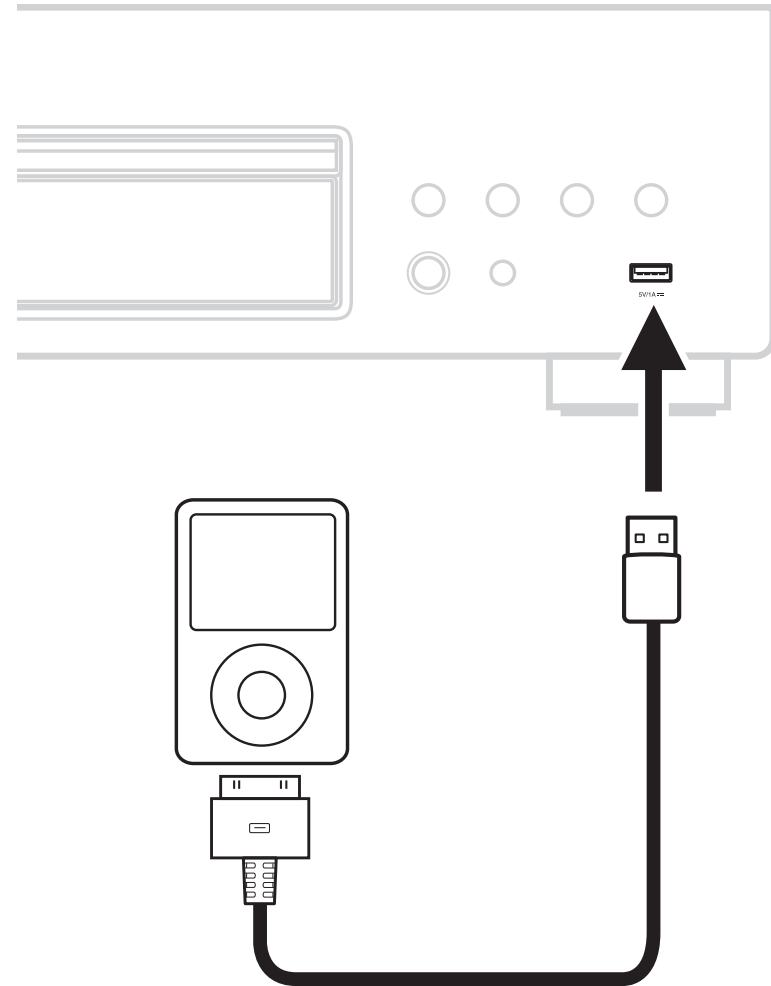

▶ Play an iPod

Playback will begin automatically when you connect an iPod.