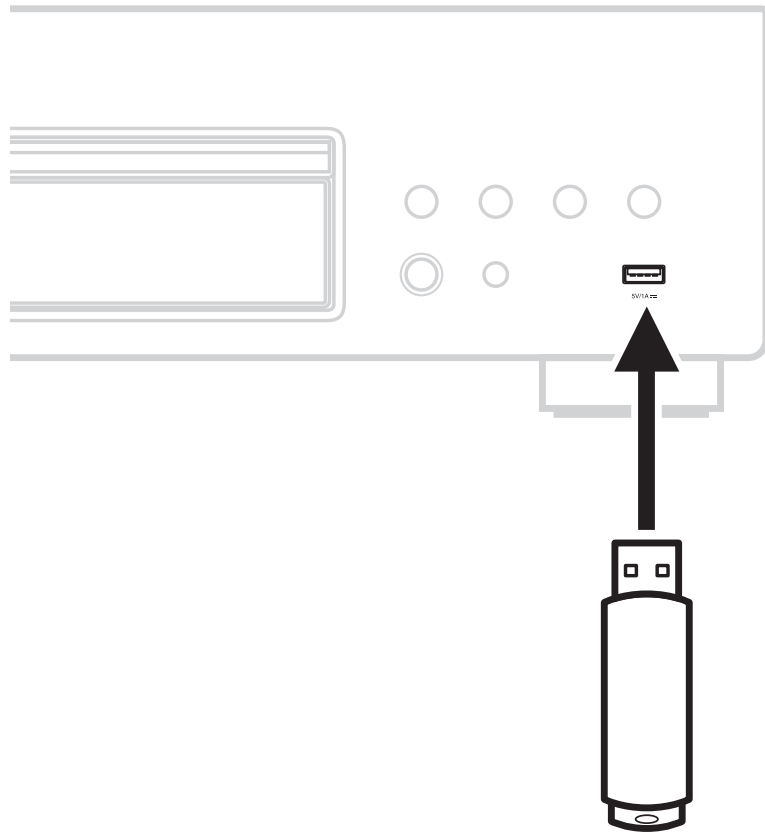

▶ Play from a USB memory device

Playback will begin automatically when you connect a USB memory device.