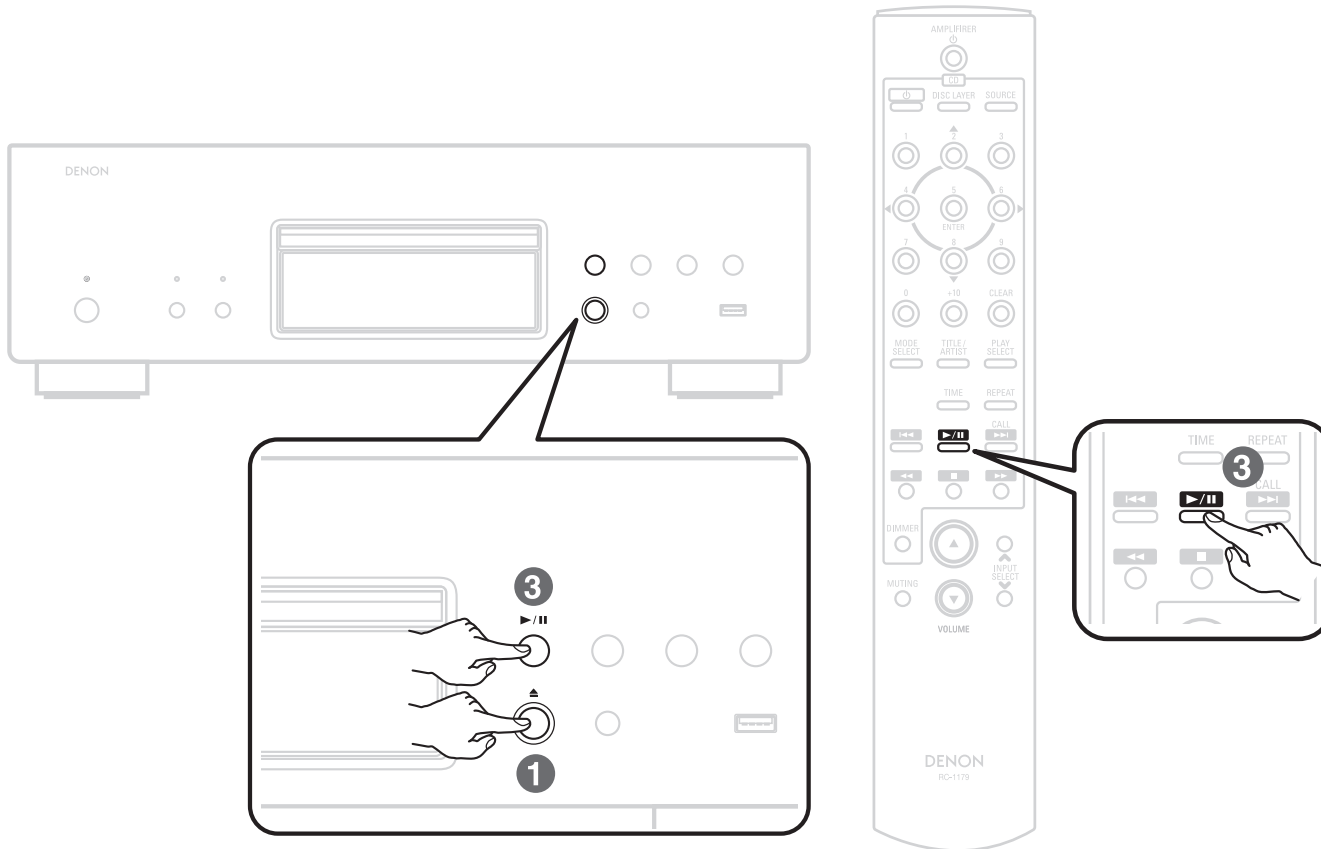

Setup Steps

There are five steps to the setup process.

- 1** Install batteries in the remote control unit
- 2** Connect the CD player to the amplifier
- 3** Plug the power cord into a power outlet
- 4** Turn the CD player's power on
- 5** Begin music playback
 - ▶ Play a CD
 - ▶ Play from a USB memory device
 - ▶ Play an iPod

1 Install batteries in the remote control unit

2 Connect the CD player to the amplifier

3 Plug the power cord into a power outlet

4 Turn the CD player's power on

5 Begin music playback

► Play a CD

- 1** Press to open the disc tray.
- 2** Place CD in the disc tray.
- 3** Press .

▶ Play from a USB memory device

Playback will begin automatically when you connect a USB memory device.

▶ Play an iPod

Playback will begin automatically when you connect an iPod.

Owner's Manual

The included CD-ROM contains an Adobe PDF version of the full owner's manual for the CD player. Please reference this manual for more details about the setup and operation of the CD player and its features.