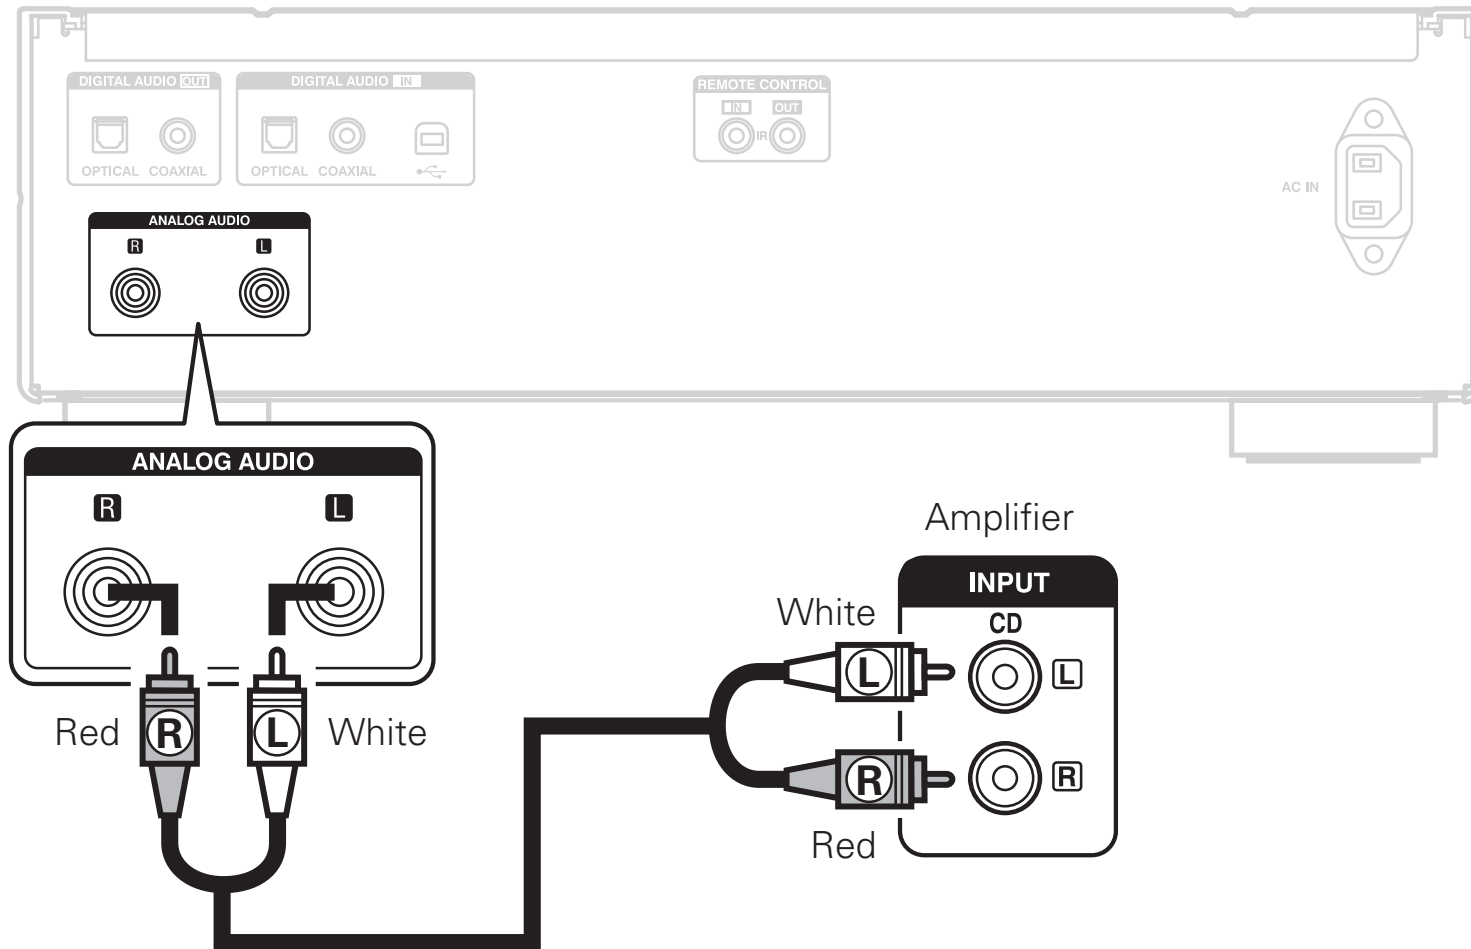

Before You Begin

What's In the Box

 <p>Remote control unit</p>	 <p>R03/AAA batteries</p>	 <p>Audio cable</p>
 <p>CD Player</p>		 <p>Power cord</p>
 <p>Safety Instructions</p>	 <p>Getting Started</p>	 <p>Owner's Manual</p>

Setup Steps

There are five steps to the setup process.

- 1** Install batteries in the remote control unit
- 2** Connect the CD player to the amplifier
- 3** Plug the power cord into a power outlet
- 4** Turn the CD player's power on
- 5** Begin music playback
 - ▶ Play a CD
 - ▶ Play from a USB memory device
 - ▶ Play an iPod

1 Install batteries in the remote control unit

2 Connect the CD player to the amplifier

3 Plug the power cord into a power outlet

4 Turn the CD player's power on

5 Begin music playback

► Play a CD

- 1** Press to open the disc tray.
- 2** Place CD in the disc tray.
- 3** Press .