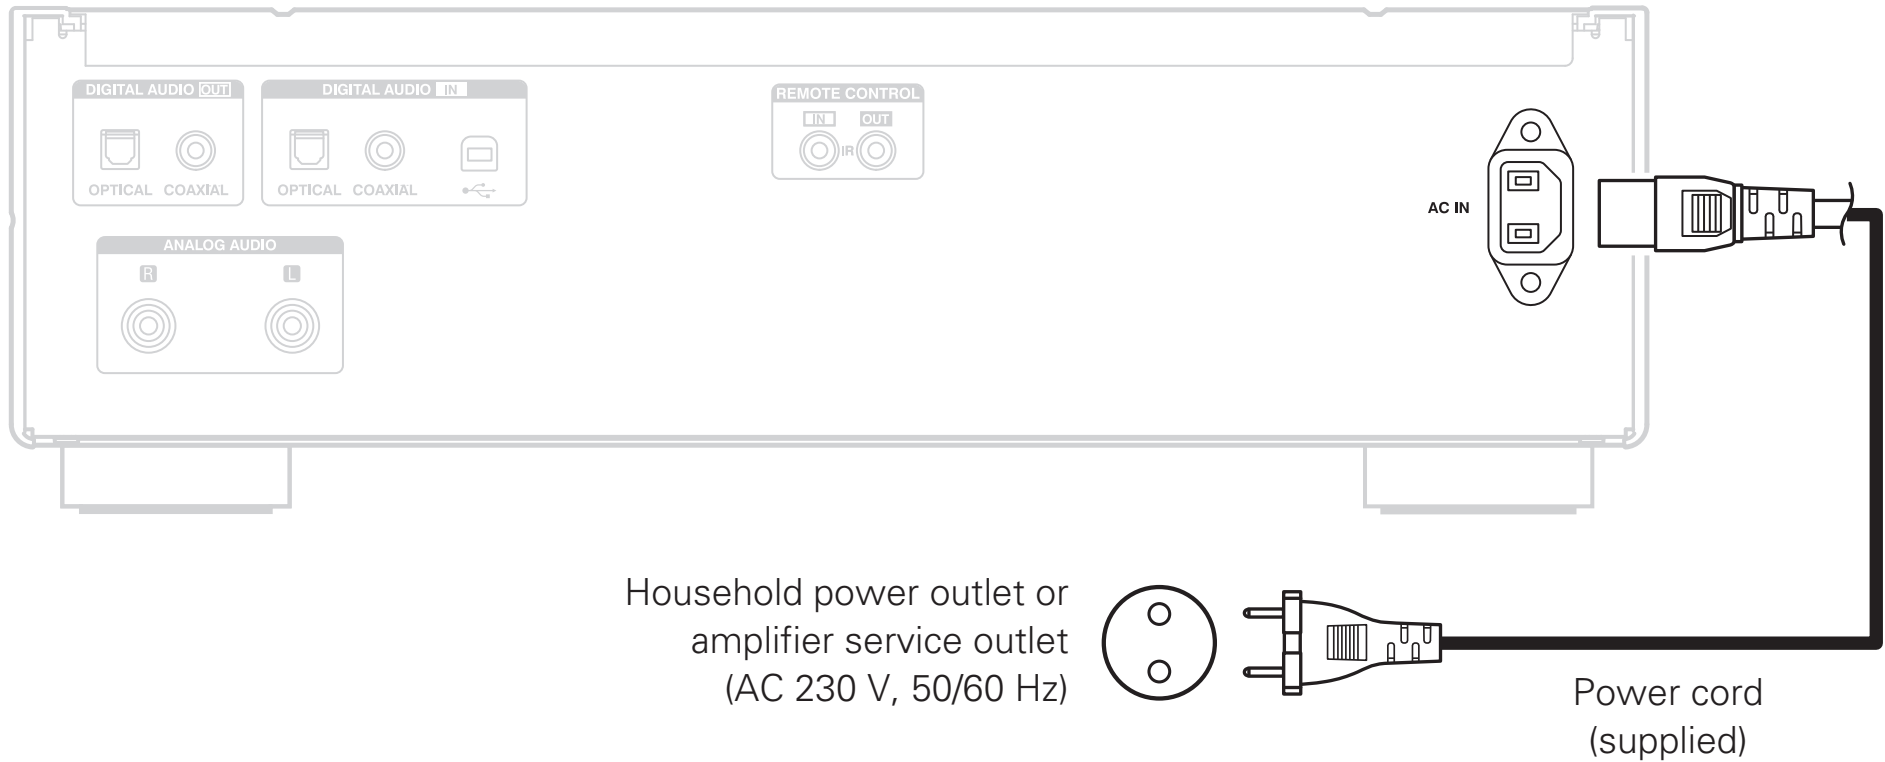

Setup Steps

There are five steps to the setup process.

- 1** Install batteries in the remote control unit
- 2** Connect the CD player to the amplifier
- 3** Plug the power cord into a power outlet
- 4** Turn the CD player's power on
- 5** Begin music playback
 - ▶ Play a CD
 - ▶ Play from a USB memory device
 - ▶ Play an iPod

1 Install batteries in the remote control unit

2 Connect the CD player to the amplifier

3 Plug the power cord into a power outlet

4 Turn the CD player's power on

5 Begin music playback

► Play a CD

- 1** Press to open the disc tray.
- 2** Place CD in the disc tray.
- 3** Press .