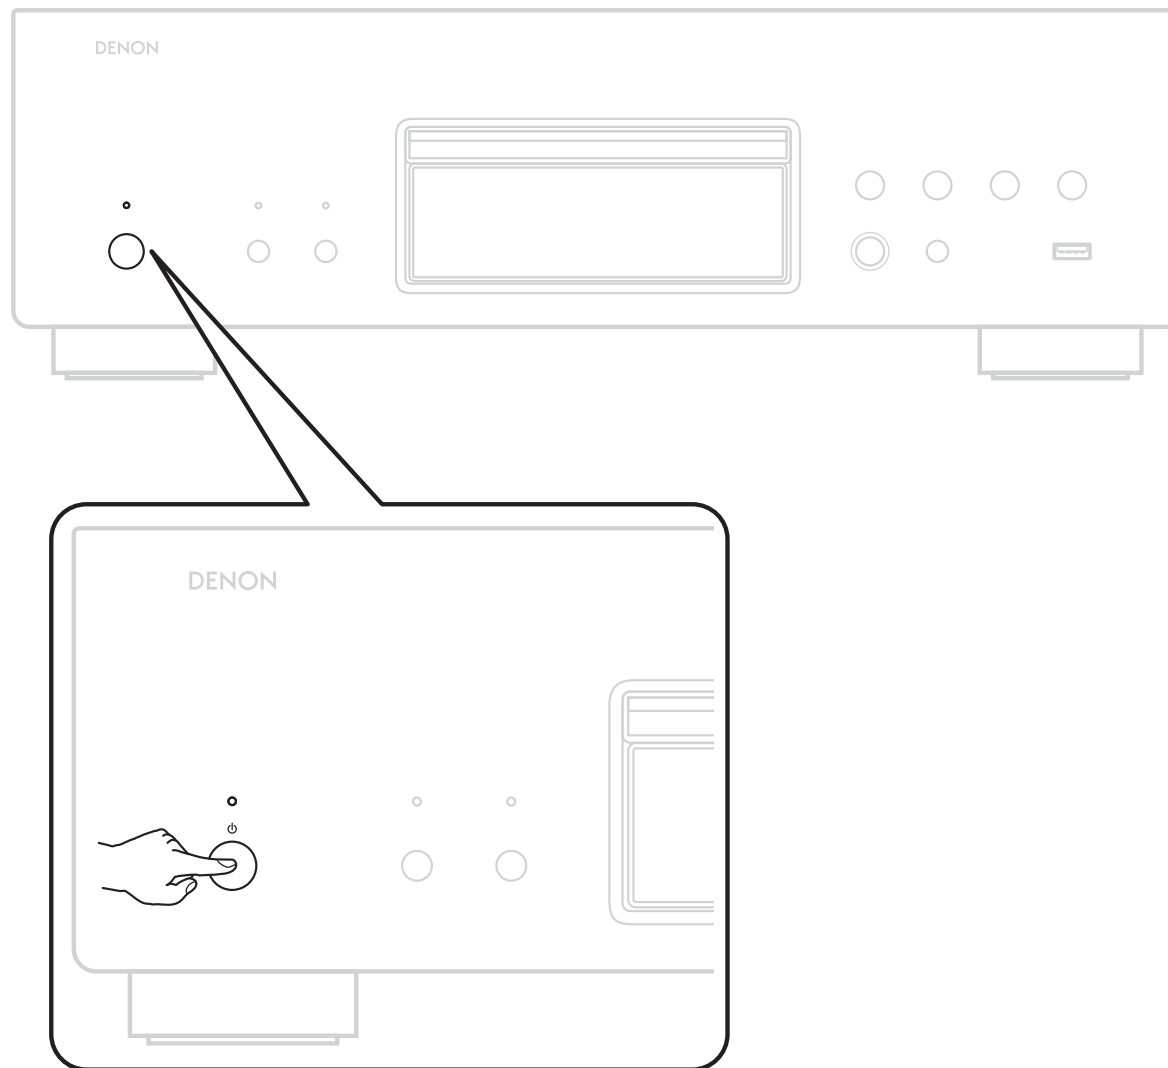

1 Install batteries in the remote control unit

2 Connect the CD player to the amplifier

3 Plug the power cord into a power outlet

4 Turn the CD player's power on

5 Begin music playback

► Play a CD

- 1** Press to open the disc tray.
- 2** Place CD in the disc tray.
- 3** Press .