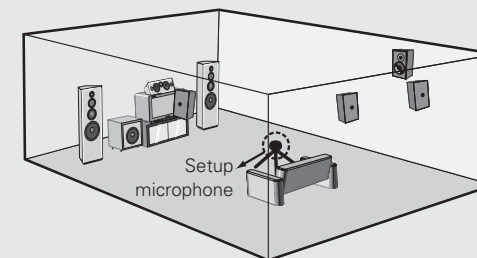

※ Do not hold the microphone in your hand during measurements. Be sure that the path from microphone to the speakers is not blocked by objects. Avoid placing the microphone close to a seat back or wall as sound reflections may give inaccurate results.

1. When using a subwoofer, make the following settings before starting the auto setup procedure:
2. Defeat the volume and crossover controls if possible
   - If this is not possible then set
     - Volume: "12 o'clock" position
     - Crossover frequency: "Maximum/Highest Frequency"
     - Low pass filter: "Off"
     - Standby mode: "Off"