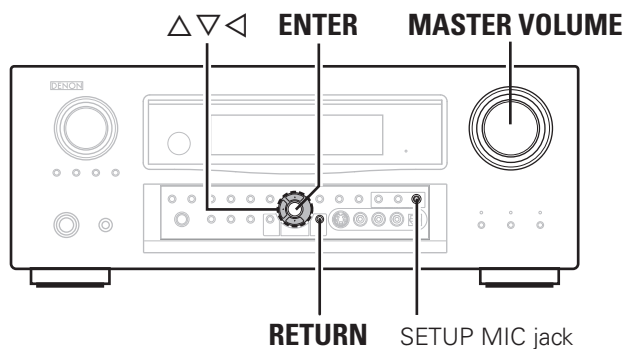

Auto Setup

Symbols used to indicate buttons in this manual

- Button located on both the main unit and the remote control unit → **BUTTON**
- Button only on the main unit → **<BUTTON>**
- Button only on the remote control unit → **[BUTTON]**