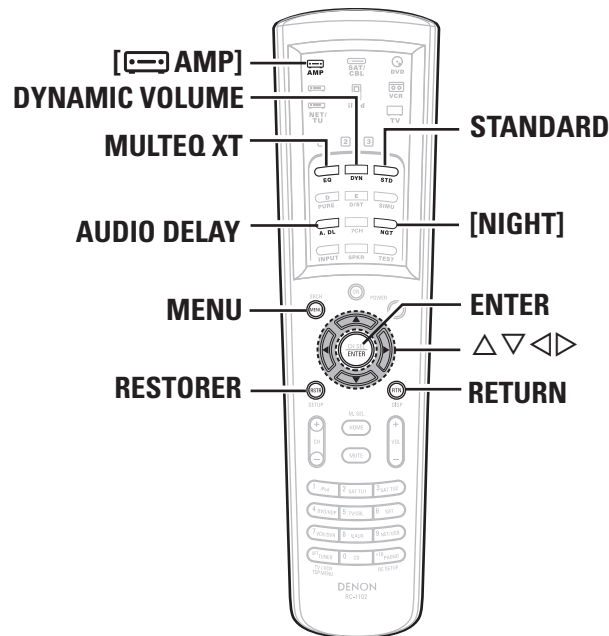

④ Stereo Playback

Selecting the mode

Select by press **DIRECT/STEREO**.

[Selectable items]

STEREO :

This is the mode for playing in stereo. The tone can be adjusted. Sound is output from the front left and right speakers and subwoofer.

When **DIRECT/STEREO** is pressed, DIRECT mode can be switched to STEREO mode.

Playback in the PURE DIRECT Mode

This is the mode that recreates the original sound most faithfully, providing extremely high quality sound.

Press PURE DIRECT.

- To cancel, press **PURE DIRECT** again.
- **When in the PURE DIRECT mode, the on-screen display is not displayed and the display on the main unit is turned off.**
- If the HDMI input connector is selected, video outputs are output in the PURE DIRECT mode.
- The channel level and surround parameters in the PURE DIRECT mode are the same as in the DIRECT mode.

Parameter

Symbols used to indicate buttons in this manual

- Button located on both the main unit and the remote control unit → **BUTTON**
- Button only on the main unit → **<BUTTON>**
- Button only on the remote control unit → **[BUTTON]**

Adjusting the parameters

1 Press MENU.

The menu is displayed.

※ To operate from the main remote control unit, be sure to set the remote control unit to the AMP mode.

2 Press Δ ∇ to select "Parameter", then press ENTER.

3 To change the setting:

Press Δ ∇ to select the item you want to change, then press $\triangleleft$ $\triangleright$ to change the setting.

※ To return to the previous item, press **RETURN**.

※ Select "Default Yes", then press $\triangleleft$ to reset to the default setting.

4 Press ENTER to enter the setting.

□ To exit adjustment

Press **MENU** during adjustment.