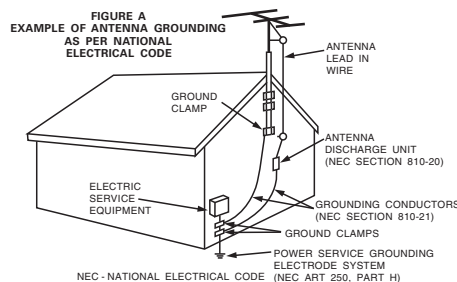

1. Read Instructions – All the safety and operating instructions should be read before the product is operated.
2. Retain Instructions – The safety and operating instructions should be retained for future reference.
3. Heed Warnings – All warnings on the product and in the operating instructions should be adhered to.
4. Follow Instructions – All operating and use instructions should be followed.
5. Cleaning – Unplug this product from the wall outlet before cleaning. Do not use liquid cleaners or aerosol cleaners.
6. Attachments – Do not use attachments not recommended by the product manufacturer as they may cause hazards.
7. Water and Moisture – Do not use this product near water – for example, near a bath tub, wash bowl, kitchen sink, or laundry tub; in a wet basement; or near a swimming pool; and the like.
8. Accessories – Do not place this product on an unstable cart, stand, tripod, bracket, or table. The product may fall, causing serious injury to a child or adult, and serious damage to the product. Use only with a cart, stand, tripod, bracket, or table recommended by the manufacturer, or sold with the product. Any mounting of the product should follow the manufacturer's instructions, and should use a mounting accessory recommended by the manufacturer.
9. A product and cart combination should be moved with care. Quick stops, excessive force, and uneven surfaces may cause the product and cart combination to overturn.
10. Ventilation – Slots and openings in the cabinet are provided for ventilation and to ensure reliable operation of the product and to protect it from overheating, and these openings must not be blocked or covered. The openings should never be blocked by placing the product on a bed, sofa, rug, or other similar surface. This product should not be placed in a built-in installation such as a bookcase or rack unless proper ventilation is provided or the manufacturer's instructions have been adhered to.
11. Power Sources – This product should be operated only from the type of power source indicated on the marking label. If you are not sure of the type of power supply to your home, consult your product dealer or local power company. For products intended to operate from battery power, or other sources, refer to the operating instructions.
12. Grounding or Polarization – This product may be equipped with a polarized alternating-current line plug (a plug having one blade wider than the other). This plug will fit into the power outlet only one way. This is a safety feature. If you are unable to insert the plug fully into the outlet, try reversing the plug. If the plug should still fail to fit, contact your electrician to replace your obsolete outlet. Do not defeat the safety purpose of the polarized plug.
13. Power-Cord Protection – Power-supply cords should be routed so that they are not likely to be walked on or pinched by items placed upon or against them, paying particular attention to cords at plugs, convenience receptacles, and the point where they exit from the product.
15. Outdoor Antenna Grounding – If an outside antenna or cable system is connected to the product, be sure the antenna or cable system is grounded so as to provide some protection against voltage surges and built-up static charges. Article 810 of the National Electrical Code, ANSI/NFPA 70, provides information with regard to proper grounding of the mast and supporting structure, grounding of the lead-in wire to an antenna discharge unit, size of grounding conductors, location of antenna-discharge unit, connection to grounding electrodes, and requirements for the grounding electrode. See Figure A.
16. Lightning – For added protection for this product during a lightning storm, or when it is left unattended and unused for long periods of time, unplug it from the wall outlet and disconnect the antenna or cable system. This will prevent damage to the product due to lightning and power-line surges.
17. Power Lines – An outside antenna system should not be located in the vicinity of overhead power lines or other electric light or power circuits, or where it can fall into such power lines or circuits. When installing an outside antenna system, extreme care should be taken to keep from touching such power lines or circuits as contact with them might be fatal.
18. Overloading – Do not overload wall outlets, extension cords, or integral convenience receptacles as this can result in a risk of fire or electric shock.
19. Object and Liquid Entry – Never push objects of any kind into this product through openings as they may touch dangerous voltage points or short-out parts that could result in a fire or electric shock. Never spill liquid of any kind on the product.
20. Servicing – Do not attempt to service this product yourself as opening or removing covers may expose you to dangerous voltage or other hazards. Refer all servicing to qualified service personnel.
21. Damage Requiring Service – Unplug this product from the wall outlet and refer servicing to qualified service personnel under the following conditions:
  - a) When the power-supply cord or plug is damaged,
  - b) If liquid has been spilled, or objects have fallen into the product,
  - c) If the product has been exposed to rain or water,
  - d) If the product does not operate normally by following the operating instructions. Adjust only those controls that are covered by the operating instructions as an improper adjustment of other controls may result in damage and will often require extensive work by a qualified technician to restore the product to its normal operation,
  - e) If the product has been dropped or damaged in any way, and
  - f) When the product exhibits a distinct change in performance – this indicates a need for service.