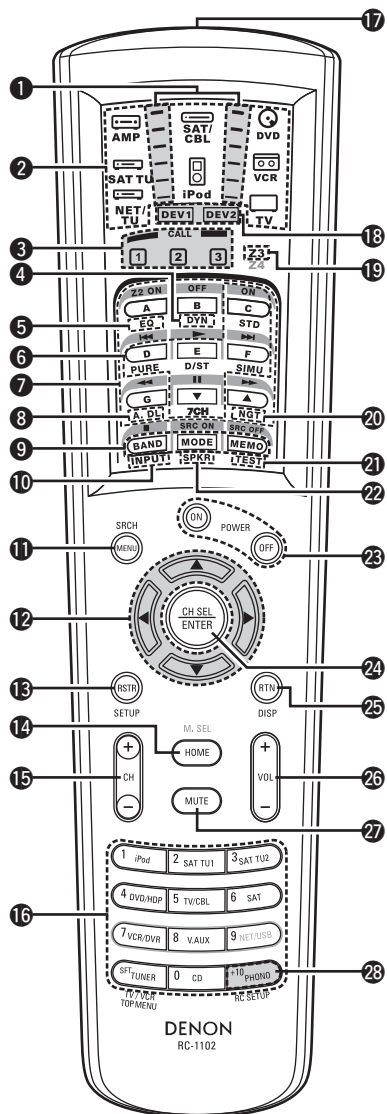

Remote Control Unit

□ Main remote control unit (RC-1102)

- 1 Signal transmission indicator ..... (61)
- 2 Mode select buttons ..... (61)
- 3 Quick select / System call buttons ..... (60, 64)
- 4 DYNAMIC VOLUME button (DYN) ..... (46)
- 5 MultEQ XT button (EQ) ..... (45)
- 6 Surround mode buttons ..... (40 ~ 42)
  - Standard button (STD) ..... (40)
  - Pure Direct button (PURE) ..... (42)
  - Direct/Stereo button (D/ST) ..... (41)
  - DSP simulation button (SIMU) ..... (41)
  - 7CH Stereo button (7CH) ..... (41)
- 7 System buttons ..... (62, 63)
- 8 Audio delay button (A. DL) ..... (47)
- 9 Tuner system buttons ..... (51)
- 10 Input mode button (INPUT) ..... (37)
- 11 Menu / Search button (MENU / SRCH) ..... (20)
- 12 Cursor buttons (Δ ∇ ◀ ▶) ..... (20)
- 13 RESTORER button (RSTR) ..... (47)
- 14 HOME button ..... (61)
- 15 Channel buttons (CH) ..... (51)
- 16 Input source select / Number buttons ..... (50, 51)
- 17 Remote control signal transmitter ..... (3)
- 18 Device select indicators (DEV1 / DEV2) ... (61)
- 19 ZONE3 select indicators (Z3) ..... (61)
- 20 Night button (NGT) ..... (47)
- 21 Test tone button (TEST) ..... (28)
- 22 Front speaker select button (SPKR) ..... (29)
- 23 POWER buttons ..... (50)
- 24 Channel select (CH SEL) / ENTER button ..... (20, 59)
- 25 Return button (RTN) ..... (20)
- 26 Master volume control buttons (VOL) ..... (50)
- 27 Muting button (MUTE) ..... (50, 69)
- 28 Main remote control unit setup button (RC SETUP) ..... (61)

The time for which the backlight stays on can be changed (see page 65 "Setting the Time the Backlight Stays Lit").

NOTE

- The **M. SEL**, **NET/USB** buttons cannot be used.
- The **ZONE2** mode **QUICK SELECT (1 ~ 3)**, **A.DL**, **NGT**, **INPUT**, **SPKR**, **TEST** and surround mode buttons cannot be used.
- The **ZONE4** mode cannot be used.