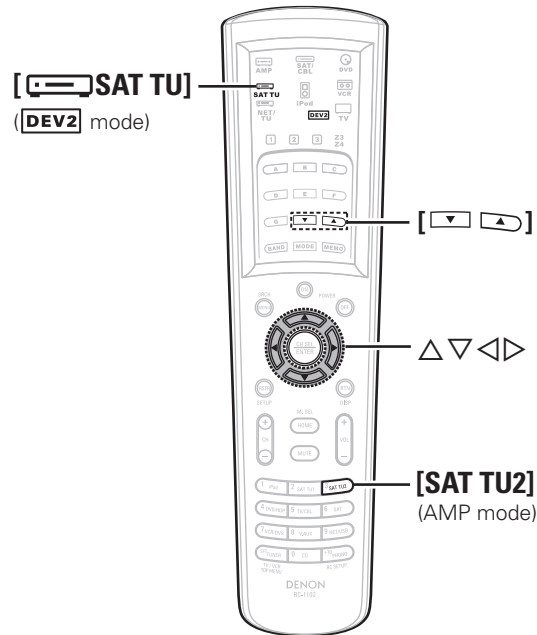

Listening to Preset Stations

Operation on the Main Unit

Press **<TUNING PRESET>**, then turn **<SOURCE SELECT>** to select the preset radio station.

Operation on the Main Remote Control Unit

1 Press **[A ~ G]** to select the memory block.

2 Press **[CHANNEL + -]** or **[NUMBER (1 ~ 8)]** to select the desired preset channel.

Default settings

Auto tuner presets	
A1 ~ A8	87.5 / 89.1 / 98.1 / 107.9 / 90.1 / 90.1 / 90.1 / 90.1 MHz
B1 ~ B8	520 / 600 / 1000 / 1400 / 1500 / 1710 kHz, 90.1 / 90.1 MHz
C1 ~ C8	90.1 MHz
D1 ~ D8	90.1 MHz
E1 ~ E8	90.1 MHz
F1 ~ F8	90.1 MHz
G1 ~ G8	90.1 MHz

Direct Frequency Tuning

You can enter the receiving frequency directly to tune in.

1 Press **[SEARCH]**.

2 Input frequencies by means of **[NUMBER (0 ~ 9)]**.

※ If **[<]** is pressed, the immediately preceding input is cancelled.

3 When setting is completed, press **[ENTER]**.
The preset frequency is tuned in.

Listening to XM Satellite Radio Programs

About XM Radio

XM is North America's number one satellite radio company, offering an extraordinary variety of commercial-free music, plus the best in premier sports, news, talk radio, comedy, children's and entertainment programming, broadcast in superior digital audio quality coast to coast. For more information, or to subscribe, U.S. customers visit xmradio.com or call XM Listener Care at 1-800- XMRADIO (1-800-967-2346); Canadian customers visit xmradio.ca or call XM Listener Care at 1-877-GETXMSR (1-877-438-9677).

XM Ready® Legal

XM monthly service subscription sold separately. XM Mini-Tuner and Home Dock required (each sold separately) to receive XM service. It is prohibited to copy, decompile, disassemble, reverse engineer, hack, manipulate or otherwise make available any technology or software incorporated in receivers compatible with the XM satellite Radio System. Installation costs and other fees and taxes, including a one-time activation fee may apply. All fees and programming subject to change. Channels with frequent explicit language are indicated with an XL. Channel blocking is available for XM radio receivers by calling 1-800-XMRADIO (U.S. residents) and 1-877-GETXMSR (Canadian residents). XM Service only available in the 48 contiguous United States and Canada. ©2008 XM Satellite Radio Inc. All rights reserved.

XM Ready® Subscription

Once you have installed the XM Mini-Tuner Home Dock, inserted the XM Mini-Tuner, connected the XM Mini-Tuner Home Dock to your XM Ready® audio system, and installed the antenna, you are ready to subscribe and begin receiving XM programming. There are three places to find your eight character XM Radio ID: On the XM Mini-Tuner, on the XM Mini-Tuner package, and on XM Channel 0. Record the Radio ID below for reference.

Note: The XM Radio ID does not use the letters "I", "O", "S" or "F". Activate your XM Satellite Radio service in the U.S. online at <http://activate.xmradio.com> or call 1-800-XMRADIO (1-800-967-2346). Activate your XM Satellite Radio service in Canada online at <https://activate.xmradio.ca> or call 1-877-GET-XMSR (1-877-438-9677). You will need a major credit card. XM will send a signal from the satellites to activate the full channel lineup. Activation normally takes 10-15 minutes, but during peak busy periods you may need to keep your XM Ready audio system on for up to an hour. When you can access the full lineup on your XM Ready audio system you are done.

Basic Operation

1 Either turn **<SOURCE SELECT>** or press **[SAT TU2]** (AMP mode) to select "XM".

2 When using the main remote control unit to operate, press **[SAT TU]** to select **[DEV2]** mode.
(☞ page 61 "Remote Control Unit Operations")

3 Use **[< >]** to select the channel.
When the channel is tuned in, the name of the song and artist are displayed.