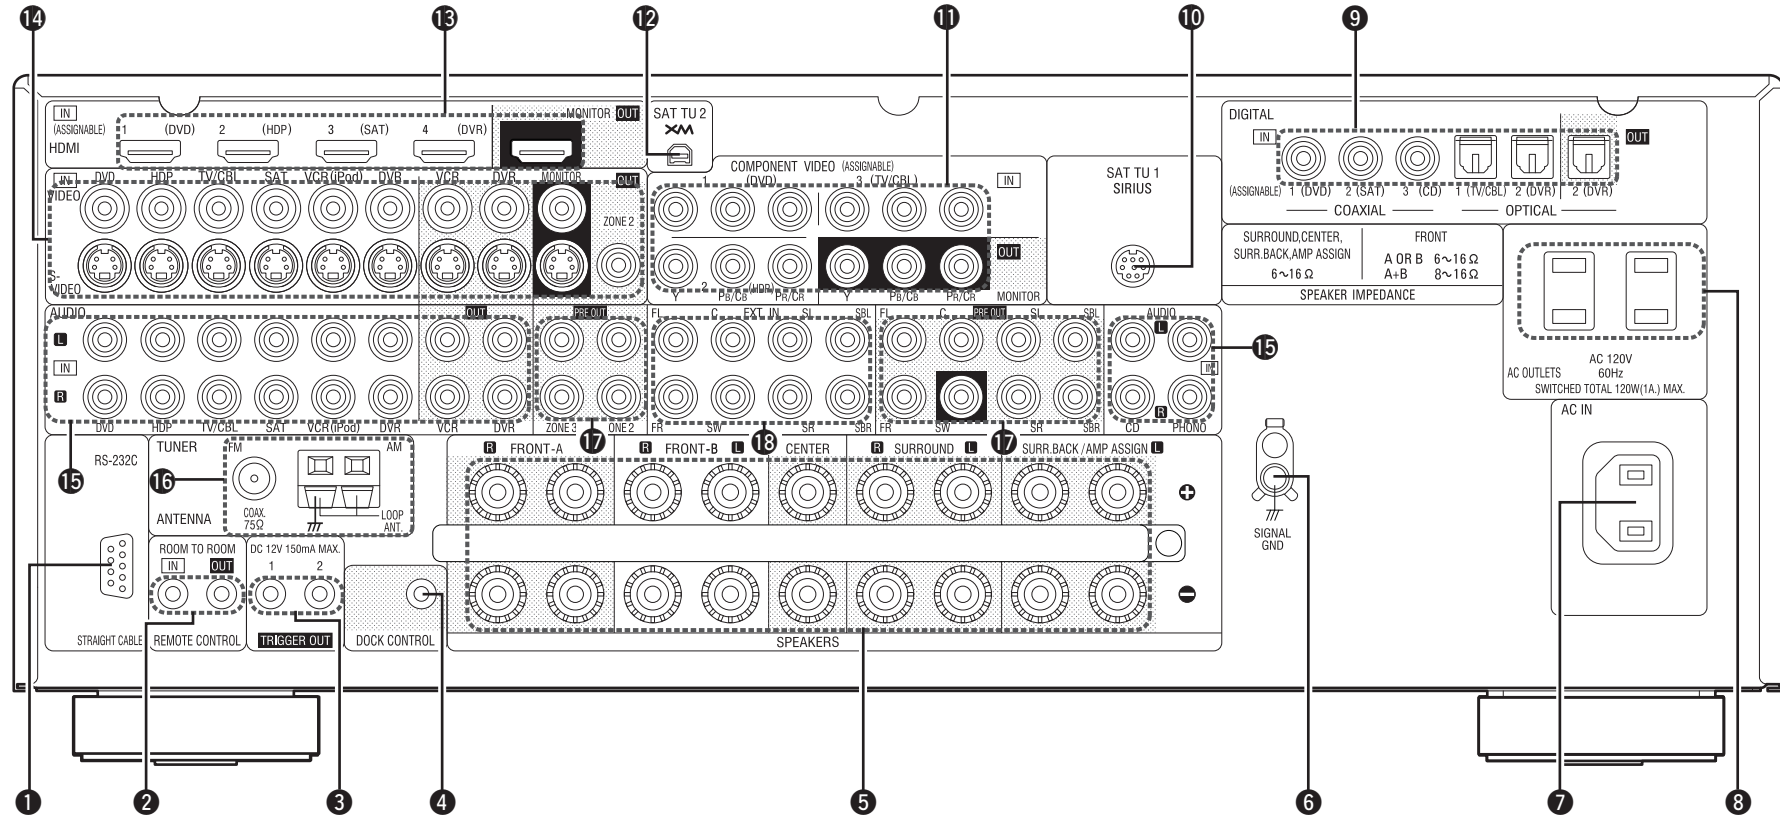

Rear Panel

1 RS-232C connector.....(19)	7 AC inlet (AC IN).....(20)	13 HDMI connectors.....(11, 12, 14, 15)
2 REMOTE CONTROL jacks.....(19)	8 AC OUTLET.....(20)	14 VIDEO / S-VIDEO connectors.....(12 ~ 16, 19)
3 TRIGGER OUT jacks.....(19)	9 Digital audio connectors (OPTICAL / COAXIAL).....(12 ~ 16)	15 Analog audio connectors (AUDIO).....(12 ~ 16)
4 DOCK CONTROL jack.....(13)	10 SIRIUS connector (SAT TU1).....(18)	16 FM/AM antenna terminals (TUNER ANTENNA).....(17)
5 Speaker terminals (SPEAKERS).....(10)	11 COMPONENT VIDEO connectors.....(12, 14)	17 PRE OUT connectors.....(10, 16, 19)
6 SIGNAL GND terminal.....(13)	12 XM connector (SAT TU2).....(18)	18 EXT. IN connectors.....(16)