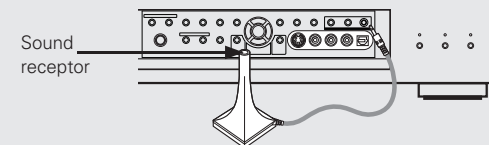

1. **2 Place the microphone at ear height on a tripod or stand with the microphone pointing directly up towards the ceiling.**