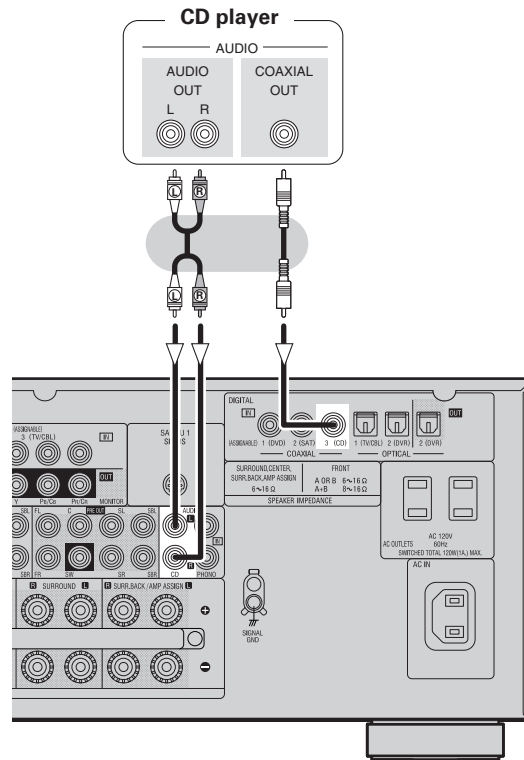

Record Player

- When connecting a record player with an MC cartridge, use a commercially available MC head amplifier or a step-up transformer.
- Induction humming (a booming sound) may be produced from the speakers if the volume is raised with no record player connected.
- With some record players, noise may be generated when the ground wire is connected. If so, disconnect the ground wire.
- When using a record player with a built-in phono equalizer, set the phono equalizer to "OFF".

NOTE

The AVR-2809CI's SIGNAL GND terminal is meant to reduce noise when a record player is connected. This is not a safety ground terminal.

CD Player

When using an optical cable for the digital audio connection, make the settings at menu "Input Setup" – "Assign" – "Digital In" (page 38).

iPod®

Use a DENON control dock for iPod (ASD-1R, ASD-11R, ASD-3N or ASD-3W sold separately) to connect the iPod to the AVR-2809CI. For instructions on the control dock for iPod settings, refer to the control dock for iPod's operating instructions.

- With the default settings, the iPod can be used connected to the VCR (iPod) connector.
- To assign the iPod to a connector other than VCR (iPod), make the settings at menu "Input Setup" – "(input source to which iPod dock assigned)" – "Assign" – "iPod Dock" (page 39).