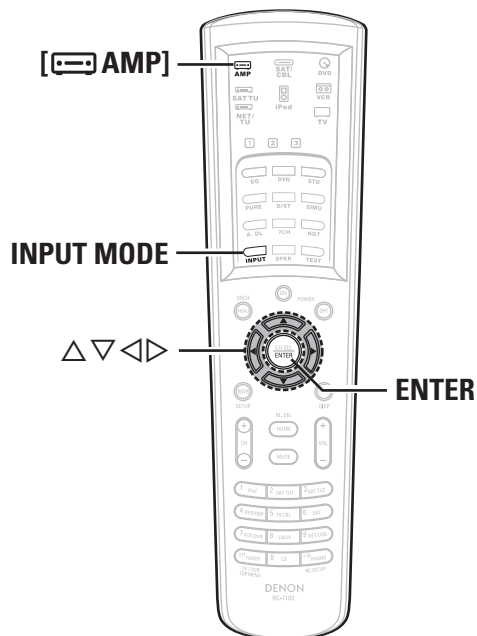

Input Setup

Symbols used to indicate buttons in this manual

- Button located on both the main unit and the remote control unit → **BUTTON**
- Button only on the main unit → **<BUTTON>**
- Button only on the remote control unit → **[BUTTON]**