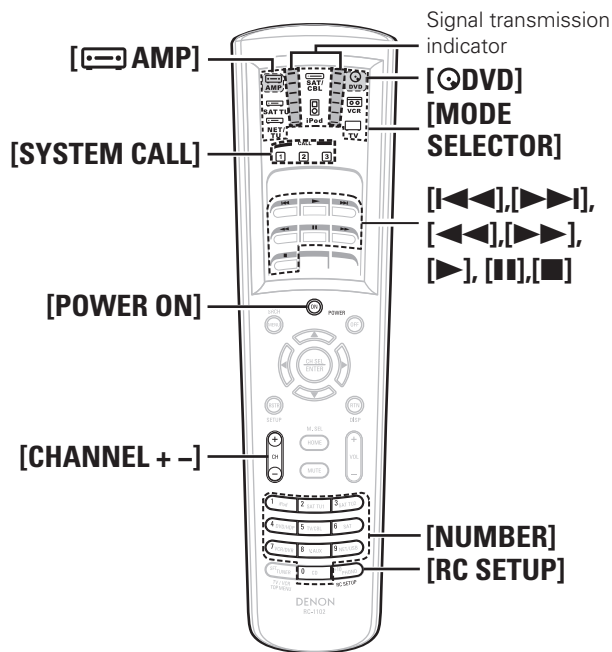

System Call Function

This function lets you register a series of operations at a single button.

For example, the amplifier can be turned on, the input source selected, the monitor's power turned on, the source device's power turned on and the play mode set all by pressing a single button.

Up to 32 signals each can be registered at **[SYSTEM CALL] (1, 2 or 3)**.

Registering

1. **1** Press **[MODE SELECTOR]** for the device you want to register.
2. **2** Press and hold in **[RC SETUP]** for at least 3 seconds. The signal transmission indicator flashes twice.
3. **3** Press **[9], [7] and [8], in that order.** The signal transmission indicator flashes twice and the system call registration mode is set.
4. **4** Press **[SYSTEM CALL] (1, 2 or 3)** at which you want to register the signals.

1. **5** Press the buttons you want to register in the same sequence as the operations you want to perform.

The signal transmission indicator lights when a button is pressed.

Example : Press **[POWER ON]**.

↓
Press **[MODE SELECTOR] – [DVD]**.

↓
Press **[▶]**.

※ The mode can be switched by pressing **[MODE SELECTOR]**.

※ Perform the registration procedure for all the buttons you want to register.

1. **6** Press and hold in **[RC SETUP]** for at least 3 seconds. The signal transmission indicator flashes twice and the setting is completed.

Calling out

1. **1** Press **[AMP]**, to select “SYSTEM CALL”.
2. **2** Press **[SYSTEM CALL] (1, 2 or 3)** at which the signals were registered. The registered signals are transmitted in the registered sequence.

Punch Through Function

DVD (including BD and CD) or VCR mode buttons can be stored at unused TV or SAT/CBL mode buttons.

For example, when DVD mode buttons are assigned to the TV mode, the DVD mode operations can be performed while in the TV mode.

1. **1** Press **[MODE SELECTOR]** for the device you want to punch through (DVD or VCR).
2. **2** Press **[MODE SELECTOR]** for the device you want to punch through (TV or SAT/CBL).
3. **3** Press and hold in **[RC SETUP]** for at least 3 seconds. The signal transmission indicator flashes twice.
4. **4** Press **[9], [8] and [4], in that order.** The signal transmission indicator flashes twice and the punch through setting mode is set.

1. **5** Press **[MODE SELECTOR]** for the device you want to punch through (DVD or VCR).

1. **6** Press the button you want to punch through (**▶**, **■**, **◀◀**, **▶▶**, **◀◀▶▶** or **||**).

1. **7** Press **[MODE SELECTOR]** for the device you want to punch through (TV or SAT/CBL).

1. **8** Press and hold in **[RC SETUP]** for at least 3 seconds. The signal transmission indicator flashes twice and the setting is completed.

Setting the Time the Backlight Stays Lit

1. **1** Press and hold in **[RC SETUP]** for at least 3 seconds. The signal transmission indicator flashes twice.
2. **2** Press **[9], [7] and [3], in that order.** The signal transmission indicator flashes twice and the backlight on time setting mode is set.
3. **3** Set the light on time. The signal transmission indicator flashes twice.
   [Settable times] : **[1]** : 5 sec.
   [2] : 10 sec. (Default)
   [3] : 15 sec.
   [4] : 20 sec.
   [5] : 25 sec.