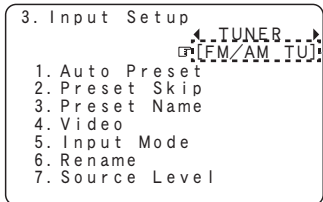

● Menu screen ●