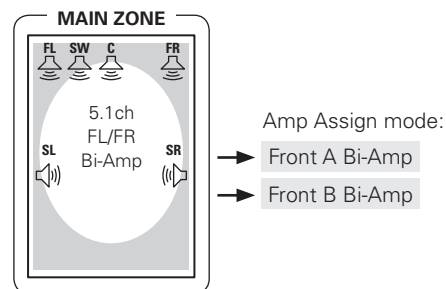

❑ **Amp Assign mode setting and speakers connected to the various speaker terminals**

Speaker terminal / Amp Assign mode	FRONT		CENTER	SURROUND		SURROUND BACK / AMP ASSIGN	
	R	L		R	L	R	L
7.1ch	FR	FL	C	SR	SL	SBR	SBL

- Conduct with this setting during 5.1-channel playback without multi-channel play (Setting 1).
- The surround back channel is output from the speakers connected to the SURR.BACK/AMP ASSIGN terminals.

Multi-zone Settings and Operations with Zone Output

Prepare power amplifiers for ZONE2 and ZONE3.

	Connectors for audio output	Audio signals	Connectors for video output
ZONE2	ZONE2 PRE OUT	Stereo	ZONE2 VIDEO OUT
ZONE3	ZONE3 PRE OUT	Stereo	-

Setting 3 : ● Making bi-amp connections for the FL and FR channels in the MAIN ZONE and conducting 5.1-channel playback (switching with other modes not possible)

❑ **Amp Assign mode setting and speakers connected to the various speaker terminals**

Speaker terminal / Amp Assign mode	FRONT-A		FRONT-B		CENTER	SURROUND		SURROUND BACK / AMP ASSIGN	
	R	L	R	L		R	L	R	L
Front A Bi-Amp								FR	FL
Front B Bi-Amp	FR-A	FL-A	FR-B	FL-B	C	SR	SL	FR	FL

The Front A or Front B channel for Bi-Amp use is output from the speakers connected to the SURR.BACK/AMP ASSIGN terminals.