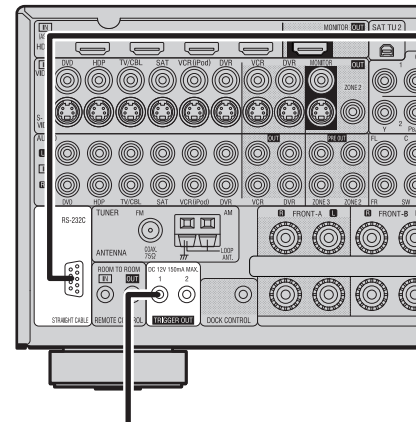

External Controller

Trigger output jack

The power of an external device equipped with a trigger input jack can be turned on and off in association with operations on the AVR-2809CI. For details, see menu "Manual Setup" – "Option Setup" – "Trigger Out" (☞ page 33).

- Output: DC 12 V 150 mA MAX.
  Check the trigger input conditions of the connected device.

RS-232C connector

This connector is used for an external controller.

- ※ If you wish to control the AVR-2809CI from an external controller using the RS-232C connector, perform the operation below beforehand.

- ① Turn on the AVR-2809CI's power.
- ② Turn off the AVR-2809CI's power from the external controller.
- ③ Check that the AVR-2809CI is in the standby mode.

- When using in combination with an RF Remote Controller (RC-7000CI, sold separately) or RF Remote Receiver (RC-7001RCI, sold separately) two-way communication with an RF Remote Controller is possible.

The AVR-2809CI's status information as well as iPod can be browsed watching the RF Remote Controller's display. For details, refer to the operating instructions of the respective devices.

- When used in combination with an RF Remote Controller or RF Remote Receiver, make the settings at menu "Manual Setup" – "Option Setup" – "232C Port" – "2Way Remote" (☞ page 34).
- On the menu, when setting "Manual Setup" – "Option Setup" – "232C Port" to "2Way Remote", you cannot use the RS-232C connector as an external controller (☞ page 34).