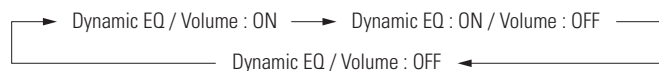

22 Dynamic EQ

Audyssey Dynamic EQ solves the problem of deteriorating sound quality as volume is decreased by taking into account human perception and room acoustics. Audyssey Dynamic EQ works in tandem with Audyssey MultEQ XT to provide well-balanced sound for every listener at any volume level.

[Selectable items]

ON : Use Dynamic EQ function.

OFF : Do not use Dynamic EQ function.

Operating from the main unit or main remote control unit

Press **DYNAMIC VOLUME**.