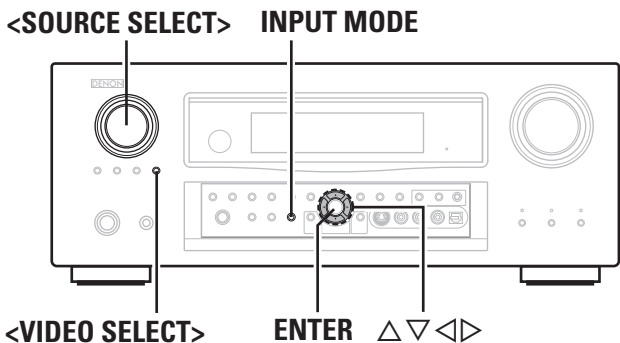

# Input Setup

**Symbols used to indicate buttons in this manual**

- Button located on both the main unit and the remote control unit → **BUTTON**
- Button only on the main unit → **<BUTTON>**
- Button only on the remote control unit → **[BUTTON]**