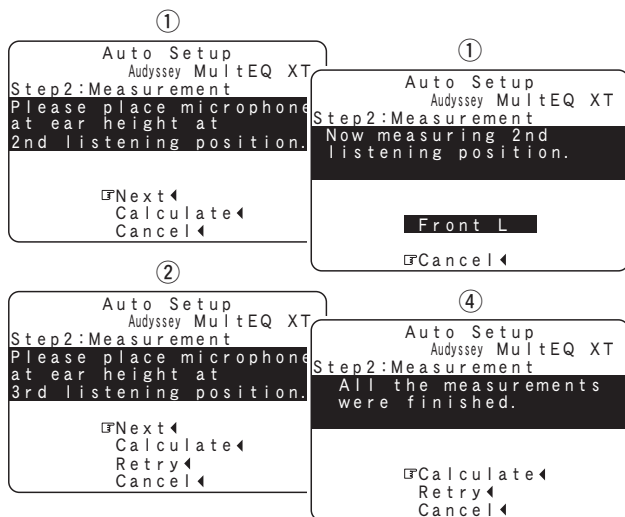

Step 2 : Measurement

● Menu screen ●

- ① Select "Next ◀", then press ◀.
  - The measurement of the 2nd position starts.
  - Select "Calculate ◀" with ▾, and press ◀ to proceed to Step 3.
- ② Move the microphone to the 3rd position and press ◀.
  - The measurement of the 3rd position starts.
  - Select "Calculate ◀" with ▾, and press ◀ to proceed to Step 3.
- ③ Perform repeatedly through the 6th position or more. A maximum of 8 position can be measured .
- ④ "All the measurements were finished." is displayed on the on-screen display, when you have completed measurements in 8th positions.
  - Select "Calculate ◀", and press ◀ to proceed to Step 3.

❑ To cancel Auto Setup

Press △▽ to select "Cancel ◀", then press ◀.

After completing a measurement position, move the microphone to the next position.

Measure at least 6 positions: the main listening position and 5 other surrounding positions. Although it is allowable to measure less than 6 positions, it is recommended to measure 6 or more positions (with a maximum of 8 positions) for best results.