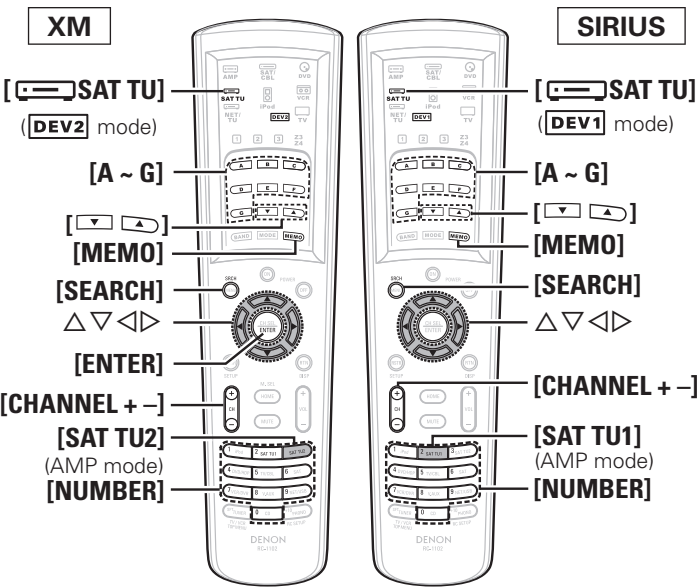

The strength of both the XM satellite and terrestrial signals can be checked at menu "Input Setup" - "Antenna Aiming" (page 39).

Presetting Radio Channels (Preset Memory)

Your favorite broadcast channels can be preset so that you can tune them in easily. Up to 56 channels can be preset.

1. 1 Tune in the broadcast channel you want to preset.
2. 2 Press **[MEMO]**.
3. 3 Press **[A ~ G]** to select the block in which the channel is to be preset.
4. 4 Press **[CHANNEL + -]** or **[NUMBER (1 ~ 8)]** to select the preset number.
5. 5 Press **[MEMO]** again to complete the setting.

To preset other channels, repeat steps 1 to 5.

NOTE

Preset channels are erased by overwriting them.

Listening to Preset Channels

Operation on the Main Unit

Press **<TUNING PRESET>**, then turn **<SOURCE SELECT>** to select the preset channel.

Operation on the Main Remote control Unit.

1. 1 Press **[A ~ G]** to select the memory block (A to G).
2. 2 Press **[CHANNEL + -]** or **[NUMBER (1 ~ 8)]** to select the desired preset channel.