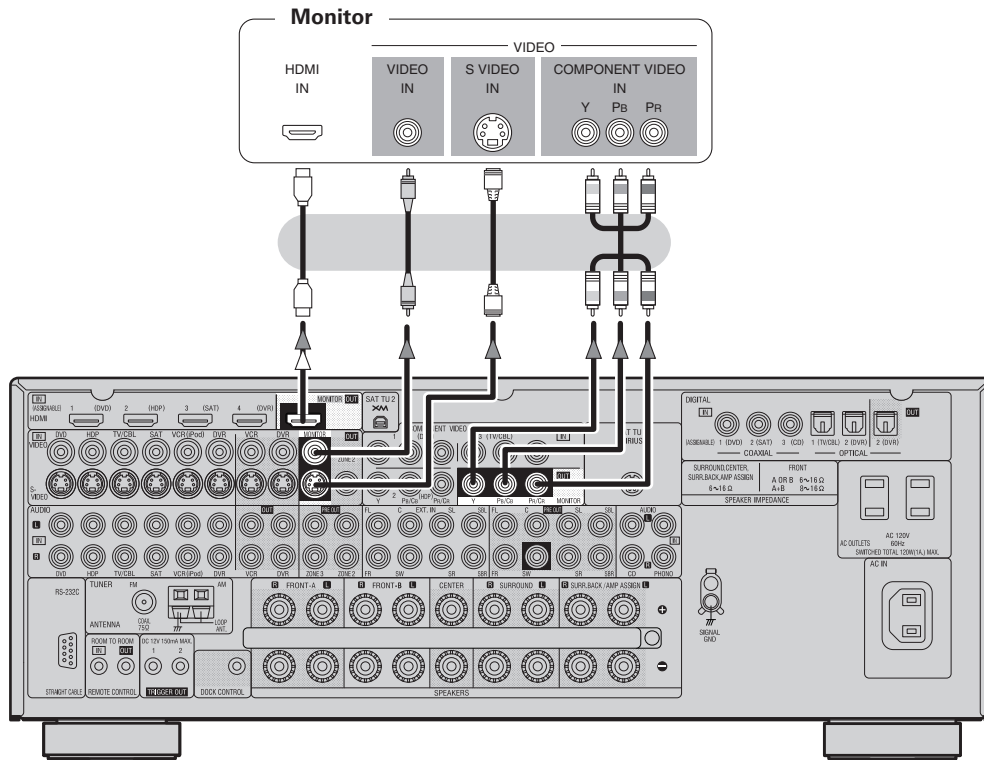

### When connecting with an HDMI/DVI converter cable (adapter)

- HDMI video signals are theoretically compatible with the DVI format. When connecting to a monitor, etc., equipped with a DVI-D connector, connection is possible using an HDMI/DVI converter cable, but depending on the combination of components in some cases the video signals will not be output.
- When connecting using an HDMI/DVI converter adapter, the video signals may not be output properly due to poor connections with the connected cable, etc.

### Copyright protection system (HDCP)

In order to play the digital video and audio signals of a Blu-ray, DVD-Video or DVD-Audio disc using HDMI/DVI connections, both the connected Blu-ray Disc player / DVD player and monitor must be equipped for a copyright protection system called “HDCP” (High-bandwidth Digital Content Protection). HDCP is a copy protection technology consisting of data encoding and mutual identification of the devices. The AVR-2809CI is HDCP-compatible. For details on the Blu-ray Disc player / DVD player or monitor you are using, refer to its operating instructions.

## Connecting the Monitor

- Select the terminal to use and connect the device (☞ page 9 “Video Conversion Function”).
- With HDMI connections, the video and audio signals can be transferred with a single cable.
- To output the audio signals to the monitor with HDMI connections, set menu “Manual Setup” – “HDMI Setup” – “HDMI Audio Out” to “TV” (☞ page 29).