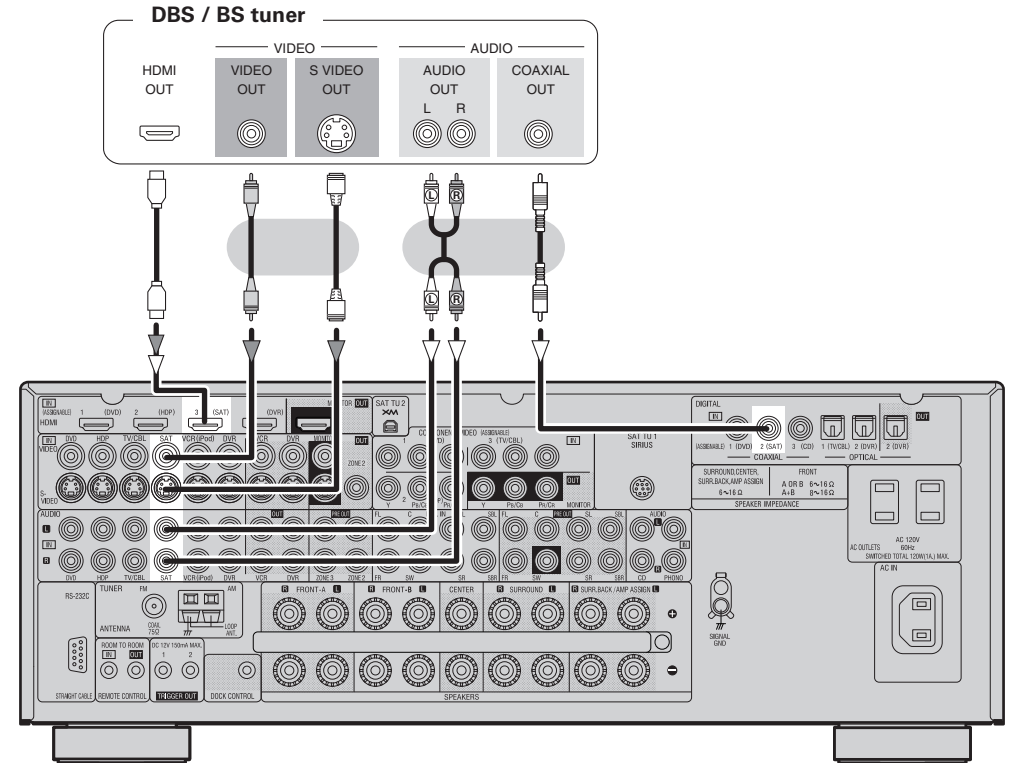

- With the default settings, the iPod can be used connected to the VCR (iPod) connector.
- To assign the iPod to a connector other than VCR (iPod), make the settings at menu "Input Setup" – "(input source to which iPod dock assigned)" – "Assign" – "iPod Dock" (page 39).

## TV/CABLE Tuner

Select the terminal to use and connect the device.

When using a coaxial cable for the digital audio connection, make the settings at menu "Input Setup" – "Assign" – "Digital In" (page 38).

## Satellite Receiver

Select the terminal to use and connect the device.

- When using an optical digital cable for the digital audio connection, make the settings at menu "Input Setup" – "Assign" – "Digital In" (page 38).
- When using a component video cable for the video connection, make the settings at menu "Input Setup" – "Assign" – "Component In" (page 38).