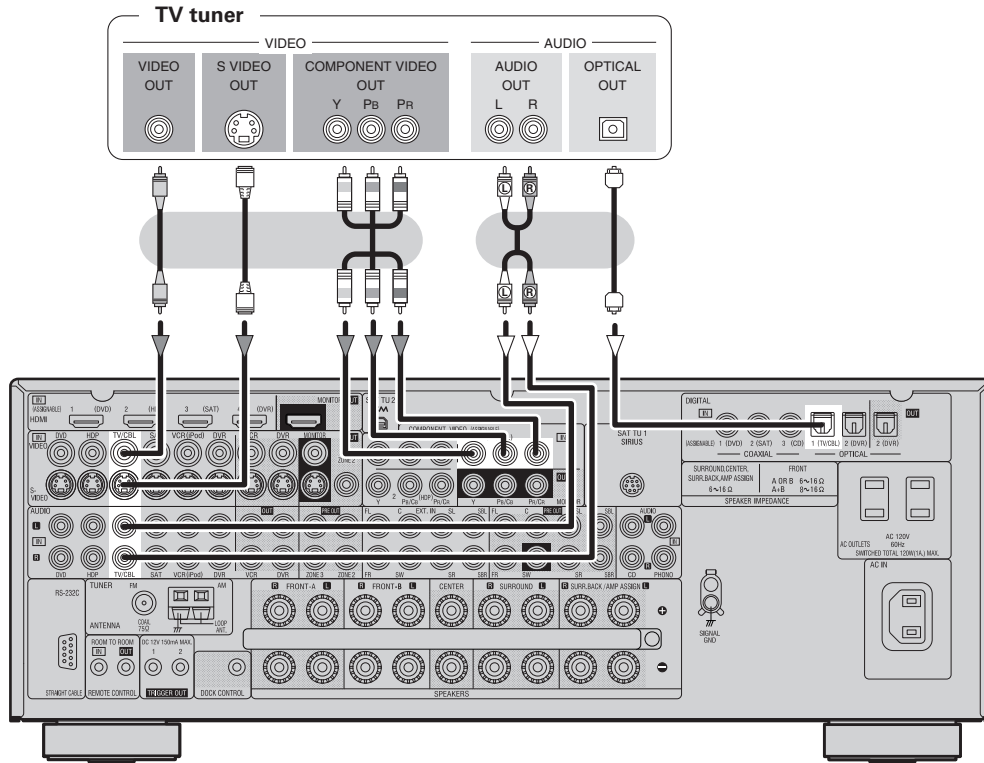

TV/CABLE Tuner

Select the terminal to use and connect the device.

When using a coaxial cable for the digital audio connection, make the settings at menu "Input Setup" – "Assign" – "Digital In" (page 38).