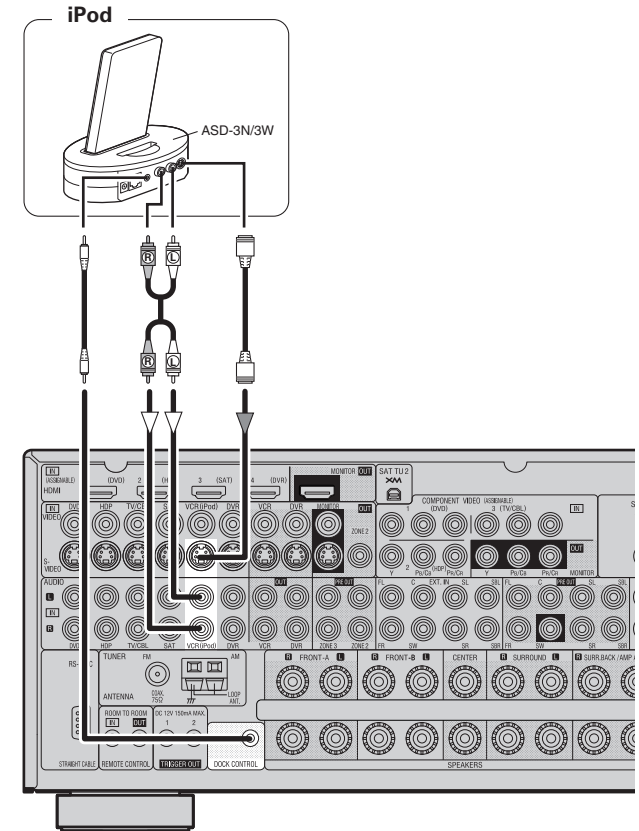

iPod®

Use a DENON control dock for iPod (ASD-1R, ASD-11R, ASD-3N or ASD-3W sold separately) to connect the iPod to the AVR-2809CI. For instructions on the control dock for iPod settings, refer to the control dock for iPod's operating instructions.