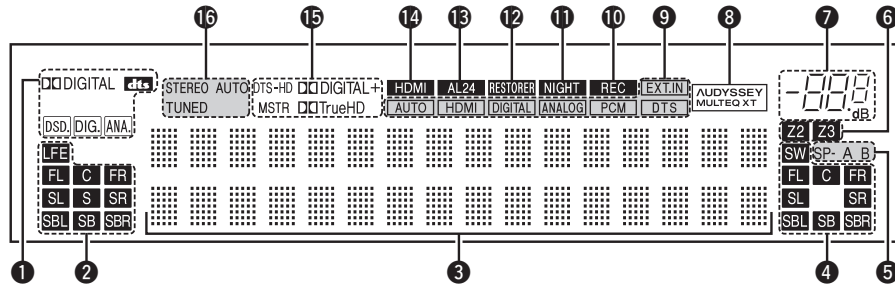

Display

1 Input signal indicators

2 Input signal channel indicators

These light when digital signals are input.

3 Information display

The input source name, surround mode, setting values and other information are displayed here.

4 Output signal channel indicators

5 Front speaker indicator

These light according to the settings of the front A and B speakers.

6 Multi-zone indicators

These light when the power for the respective zone is turned on.

7 Master volume indicator

8 AUDYSSEY MULTEQ XT indicator

This lights when MultEQ XT is selected.

9 Input mode indicators

10 Recording output source indicator

This lights when the REC OUT mode is selected.

11 NIGHT indicator

This lights when the night mode is selected.

12 RESTORER indicator

This lights when the RESTORER mode is selected.

13 AL24 indicator

This lights when AL24 Processing Plus is activated (see page 72).

14 HDMI indicator

This lights when playing using HDMI connections.

15 Decoder indicators

These light when the respective decoders are operating.

16 Tuner reception mode indicators

This lights according to the reception conditions when the input source is set to "TUNER".

• AUTO

This lights when in the auto tuning mode.

• STEREO

In the FM mode, this lights when receiving analog stereo broadcasts.

• TUNED

This lights when the broadcast is properly tuned in.