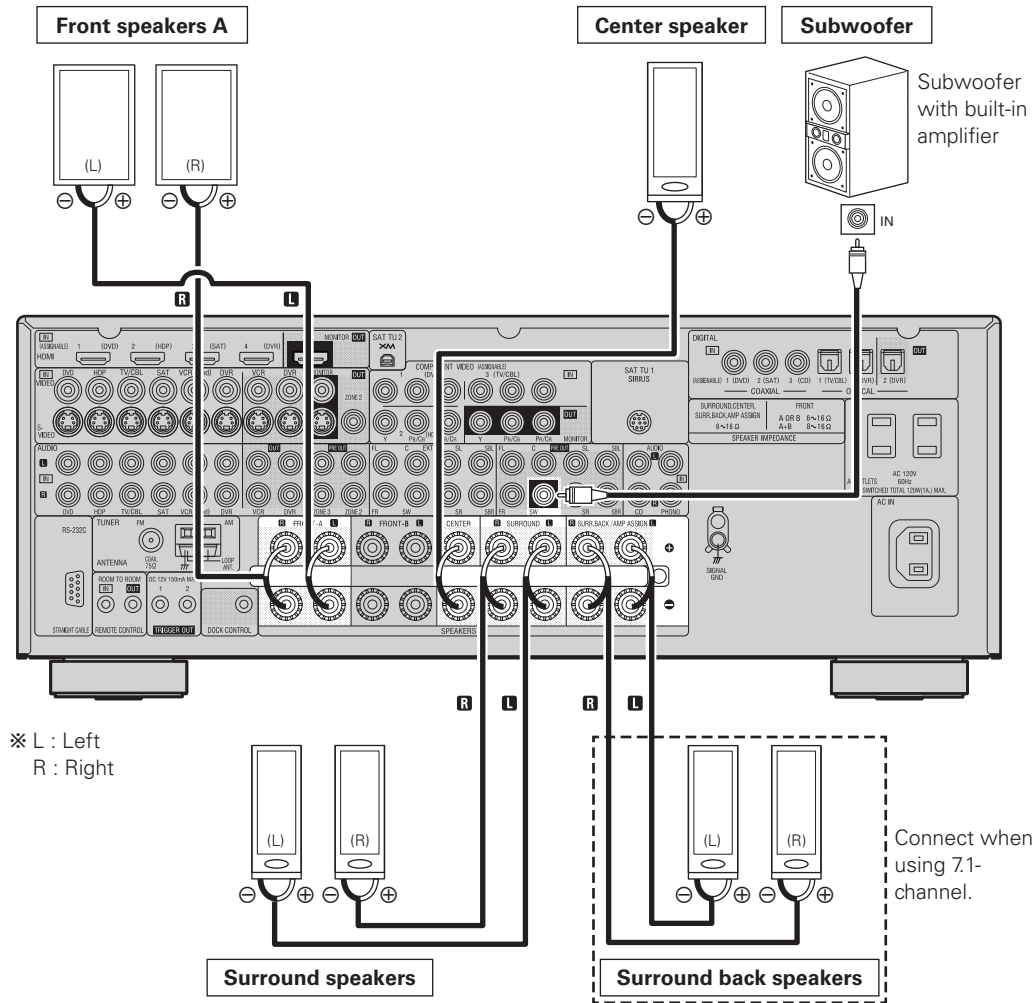

Speaker Connections

Example: 5.1 / 7.1-channels

NOTE

For surround back speakers :

- Since "Amp Assign" of AVR-2809CI is set to "ZONE2" by default, audio is not output from the surround back speakers. When using the surround back speakers with MAIN ZONE, change the "Amp Assign" setting to "7.1ch" (☞ page 32).
- When using just one surround back speaker, connect it to the left channel (SBL).

For ZONE2/ZONE3 speakers :

- When outputting audio from the surround back speakers with ZONE2 or ZONE3, set to "ZONE2" or "ZONE3" with "Manual Setup" - "Option Setup" - "Amp Assign" from the menu. For multi-zone connection and operation, see "Amp Assign / Multi-zone Connections and Operations" (☞ page 67, 68).

Connecting the Speaker Cables

Carefully check the left (L) and right (R) channels and + (red) and - (black) polarities on the speakers being connected to the AVR-2809CI, and be sure to interconnect the channels and polarities correctly.

1 Peel off about 0.03 ft/10 mm of sheathing from the tip of the speaker cable, then either twist the core wire tightly or terminate it.

2 Turn the speaker terminal counterclockwise to loosen it.

3 Insert the speaker cable's core wire to the hilt into the speaker terminal.

4 Turn the speaker terminal clockwise to tighten it.

When using a banana plug

Tighten the speaker terminal firmly before inserting the banana plug.

NOTE

- Use speakers with an impedance of 6 to 16 Ω /ohms. When using front A and B speakers simultaneously, use speakers with an impedance of 8 to 16 Ω /ohms.
- Connect the speaker cables in such a way that they do not stick out of the speaker terminals. The protection circuit may be activated if the core wires touch the rear panel or if the + and - sides touch each other (☞ "Protection circuit").
- Never touch the speaker terminals while the power supply is connected. Doing so could result in electric shock.

Protection circuit

If the core wires touch the rear panel and the screws etc., or the $\pm$ sides touch each other, the protection circuit will be activated and the power indicator will flash red at intervals of 0.5 secs.

If the protection circuit is activated, the speaker output is isolated, and the power supply goes to the standby state. If the power supply is turned off, after the power supply cord is withdrawn, please confirm that speaker cable and input cable are connected.

Also, if replaying large sound levels by using a speaker having an impedance less than that specified (eg, 4 Ω /ohms), the temperature will rise, and the protection circuit might be activated. The power supply will go into the standby state, and the power indicator will flash red at 2 second intervals.

In this case, please switch off the power supply, and wait until the AVR-2809CI has cooled down, and the surrounding ventilation is good.

Even if there are no problems with the surrounding ventilation and connections, in the event of the protection circuit becoming activated, due to thinking that the AVR-2809CI has failed, please contact DENON Service center after switching off.