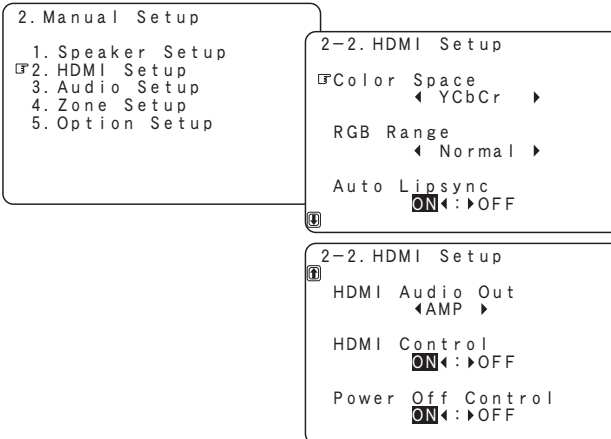

[Selectable items]

40Hz 60Hz 80Hz 90Hz 100Hz 110Hz 120Hz 150Hz
200Hz 250Hz :

Only the portion of the bass sound of the various speakers output from the subwoofer that has a frequency below the frequency set here is output.

Set this according to the low frequency reproduction capabilities of the speakers you are using.

Advanced :

Set the crossover frequency separately for the different speakers.

- If in the “Advanced” settings, “Subwoofer Setup” (page 28) in the menu is set to “LFE”, it is possible to make this setting for speakers set to “Small” at “Speaker Configuration”. If set to “LFE+Main”, this setting can be made regardless of the speaker size.
- For speakers set to “Small”, sound below the crossover frequency is cut from the sound output. The cut bass sound is output from the subwoofer or front speakers.
- Always set the crossover frequency to “80 Hz”. When using small speakers, however, we recommend setting the crossover frequency to a higher frequency.

6 Front Speaker Setup

Select front speakers to use for each surround mode.

[Selectable items]

Normal : To change the settings, select “Custom”.

Custom : When set to “Custom”, you can select beforehand the front speaker to use for each surround mode.

[Selectable items]

DIRECT/STEREO : **A** **B** **A+B**
MULTI CH : **A** **B** **A+B**

NOTE

When set to “Custom”, **SPEAKERS** does not operate.

HDMI Setup

Make settings for HDMI video/audio output.

● Menu screen ●

1 Color Space

Make settings for output color space.

[Selectable items]

YCbCr : Output using YCbCr format.

RGB : Output using RGB format.

When connected to a monitor with a DVI-D connector (HDCP compatible) using an HDMI/DVI converter cable, the signals are output in RGB format, regardless of this setting.

2 RGB Range

Make settings for RGB output range.

[Selectable items]

Normal : Use video range from 16 (black) to 235 (white).

Enhanced : Video range from 0 (black) to 255 (white). Use this setting to avoid black washout.

When “YCbCr” is selected under “Color Space”, “RGB Range” will have no effect.

3 Auto Lipsync

Automatic compensation for timing shift in audio and video output.

[Selectable items] **ON** **OFF**