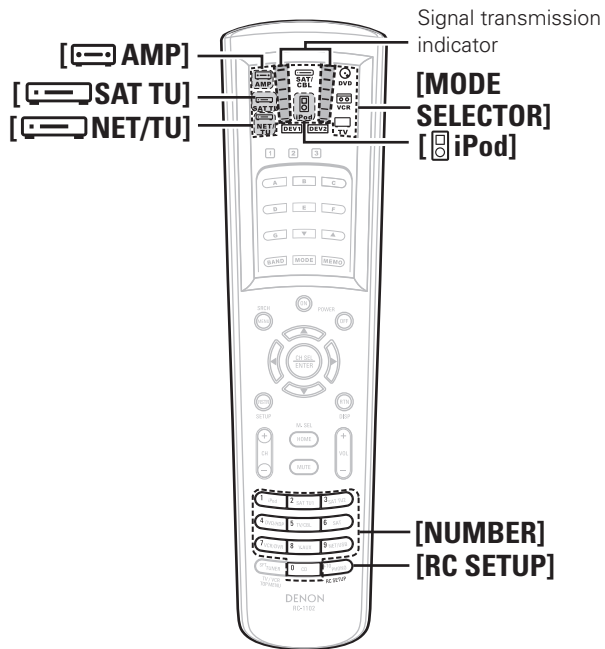

Setting the Remote ID

When using multiple DENON AV receivers in the same room, make this setting so that only the desired AV receiver operates.

1. **1** Press **[AMP]** to set the main remote control unit to the AMP mode.
2. **2** Press and hold in **[RC SETUP]** for at least 3 seconds. The signal transmission indicator flashes twice.
3. **3** Refer to the table at the right, and use **[NUMBER]** to input the 5-digit number corresponding to the remote ID to be changed. The signal transmission indicator flashes twice.
4. **4** Press **[NET/TU]** (**[DEV2]** mode), **[iPod]** or **[SAT TU]** (**[DEV1]/[DEV2]** mode) to select the mode to be set.
5. **5** Repeat steps 2 to 4 to set the remote IDs for all modes.

MODE SELECTOR	AMP (MAIN)	SAT TU		NET/TU	iPod
		[DEV1] (SIRIUS)	[DEV2] (XM)	[DEV2] (Analog Tuner)	
Remote ID					
1 (Default)	81001	52271	52864	62863	72815
2	82001	52272	52812	62275	72816
3	83001	52273	52813	62276	72817
4	84001	52274	52814	62277	72818

NOTE

- When changing a setting, be sure to set the same remote ID as the AVR-2809CI's (page 34).
- When changing the AMP mode's remote ID, also change the "SAT TU", "NET/TU" and "iPod" remote ID at the same time.

Learning Function

If your AV devices are of a brand other than DENON or if they cannot be operated with the preset memory function, their remote control signals can be transferred to stored in the AVR-2809CI's main remote control unit.

1. **1** Press **[MODE SELECTOR]** for the device you want to set.
2. **2** Press and hold in **[RC SETUP]** for at least 3 seconds. The signal transmission indicator flashes twice.
3. **3** Press **[9], [7] and [5], in that order.** The signal transmission indicator flashes twice and the learning mode is set.
4. **4** Press the button to be set. The main remote control unit's display turns off.
   - ※ If a button that cannot be learned is pressed, the signal transmission indicator lights but the signal is not learned.