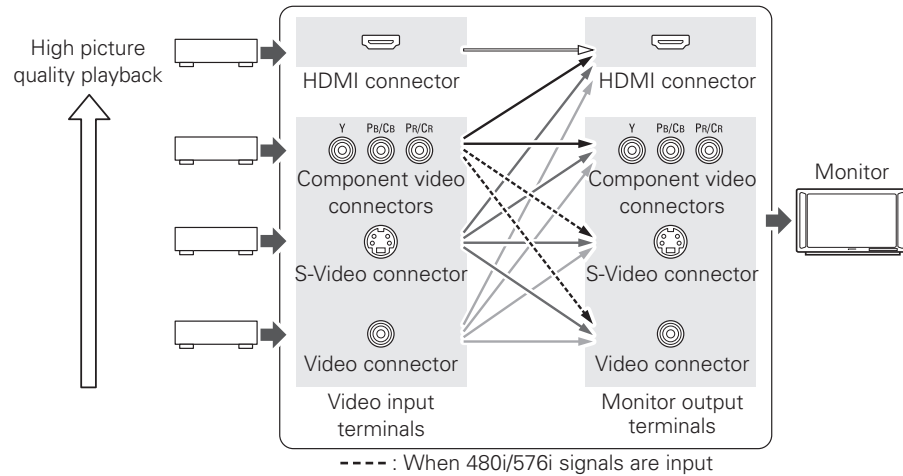

Video Conversion Function

- This function automatically converts various formats of video signals input to the AVR-2809CI into the format used to output the video signals from the AVR-2809CI to a monitor.
- The AVR-2809CI's video input/output circuitry is compatible with the following four types of video signals:
  Digital video signals: HDMI
  Analog video signals: Component video, S-Video and Video

[Flow of video signals inside the AVR-2809CI]