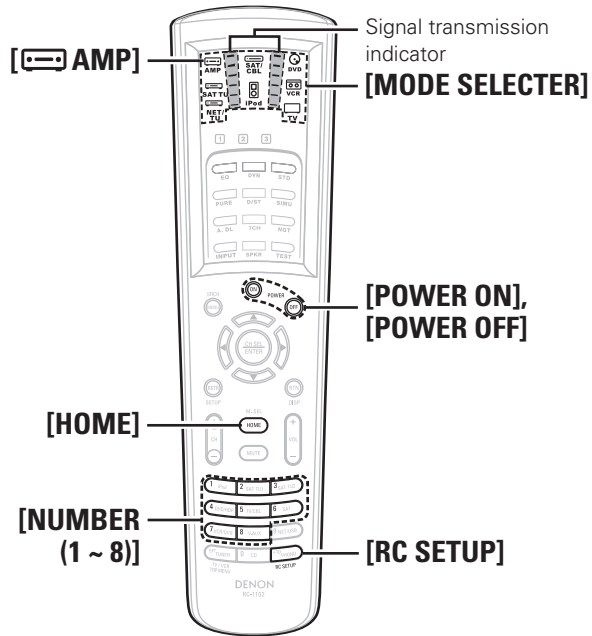

Remote Control Unit Operations

Main Remote Control Unit (RC-1102)

- On the main remote control unit, the display switches according to the device being operated and the mode.
- In modes other than iPod, the mode switches between "DEV1" and "DEV2" each time the [MODE SELECTOR] is pressed.
- In the AMP, TUNER and iPod modes, when the remote ID is set, the AVR-2809CI can be used independently even in an environment containing multiple DENON amplifiers.