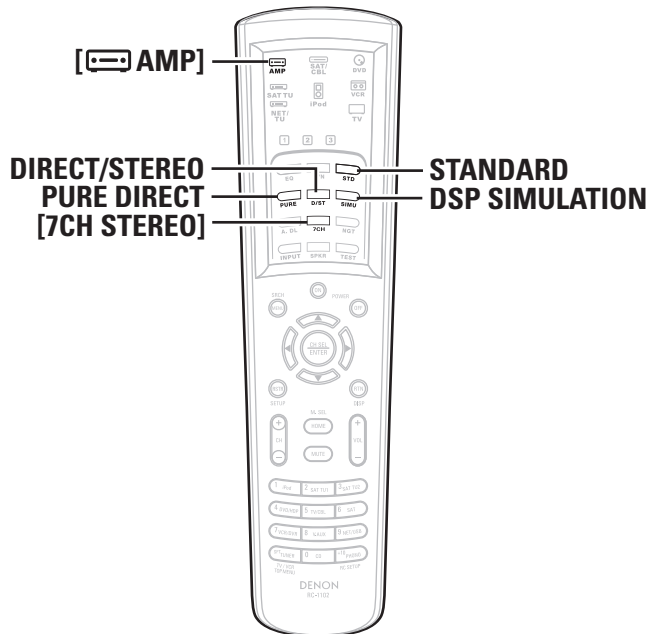

Surround Modes

Symbols used to indicate buttons in this manual

- Button located on both the main unit and the remote control unit → **BUTTON**
- Button only on the main unit → **<BUTTON>**
- Button only on the remote control unit → **[BUTTON]**

1 Standard Playback

This is the mode for enjoying surround sound according to the program source.

Surround Playback of 2-channel Sources

Selecting the surround mode

Select by press **STANDARD**.
The mode switches each time the button is pressed.

[Selectable items]

DOLBY PLIIx *
or
DOLBY PLII : The signals are decoded in DOLBY PLIIx or DOLBY PLII for playback.

DTS NEO:6 : The signals are decoded in DTS NEO:6 for playback.

neural : It is possible to play analog input signals and PCM (2-channel, 48 kHz or less) in the surround mode. This is the optimum mode for playing sources recorded in XM HD Surround (page 72).

*: DOLBY PLIIx can be selected when surround back speakers are being used.
DOLBY PLII can be selected when surround back speakers are not being used.

Select the mode to suit the source

Select the "Cinema", "Music", "Game" and "Pro Logic" modes at menu "Parameter" – "Surround Parameter" – "Mode" (page 43).

□ DOLBY PLIIx or DOLBY PLII

Cinema : This mode is suited for movie sources.

Music : This mode is suited for music sources.

Game : This mode is suited for games.

Pro Logic : This is the Pro Logic playback mode. This can be selected when playing with a DOLBY PLII decoder. When this mode is selected, "DOLBY PL" is displayed.

□ DTS NEO:6

Cinema : This mode is suited for movie sources.

Music : This mode is suited for music sources.