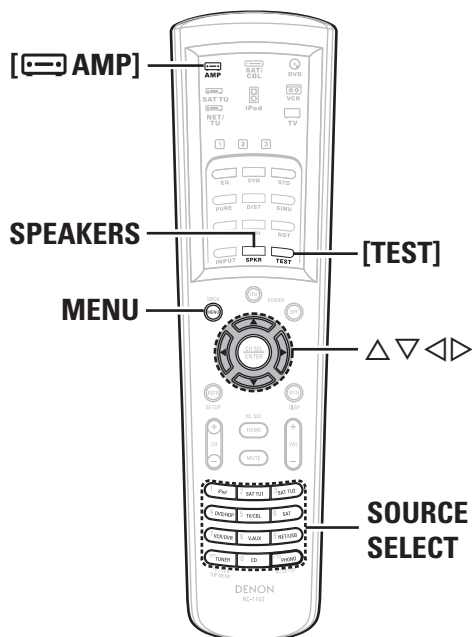

# Manual Setup

**Symbols used to indicate buttons in this manual**

- Button located on both the main unit and the remote control unit → **BUTTON**
- Button only on the main unit → **<BUTTON>**
- Button only on the remote control unit → **[BUTTON]**