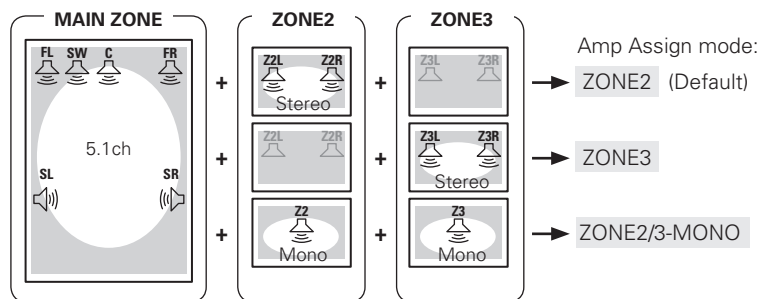

❑ Amp Assign mode setting and speakers connected to the various speaker terminals

Speaker terminal \ Amp Assign mode	FRONT		CENTER	SURROUND		SURROUND BACK / AMP ASSIGN	
	R	L		R	L	R	L
ZONE2	FR	FL	C	SR	SL	Z2R	Z2L
ZONE3						Z3R	Z3L
ZONE2/3-MONO						Z3 (MONO)	Z2 (MONO)

When ZONE2 or ZONE3 power is on, when you select "ZONE2" or "ZONE3" mode, ZONE2 or ZONE3 sound is emitted from the speaker connected to the SURR.BACK/AMP ASSIGN terminal. Also, if you select "ZONE2/3-MONO" mode, ZONE2 monaural sound is emitted from the speaker connected to the SURR.BACK/AMP ASSIGN (L) speaker, and ZONE3 monaural sound is emitted from the speaker connected to the SURR.BACK/AMP ASSIGN (R) terminal.

Multi-zone Settings with the Amp Assign Function

The amp assign function lets you assign the amplifiers for the different channels built into the AVR-2809CI to the speaker outputs for the different zones.

Select the desired playback environment from among "Setting 1" to "Setting 3", then set the corresponding "Amp Assign" mode at menu "Manual Setup" – "Option Setup" – "Amp Assign" (page 32).

Connect the speakers as described at "Amp Assign mode setting and speakers connected to the various speaker terminals".

Setting 1 :

● Multi-zone playback (Default Setting)

- 5.1-channel playback + ZONE2 or ZONE3 stereo playback
- 5.1-channel playback + ZONE2 + ZONE3 monaural playback