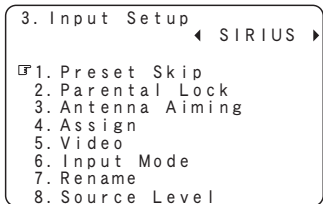

● Menu screen ●