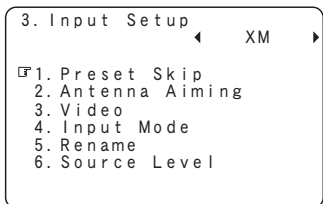

● Menu screen ●