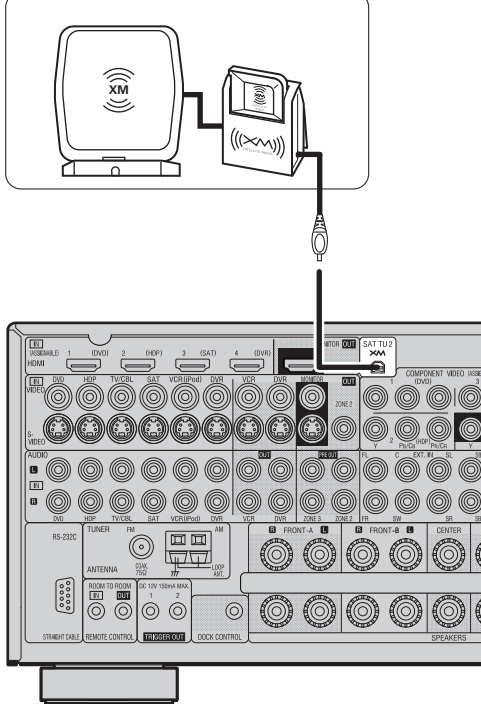

XM Connector

1. The AVR-2809CI is an XM Ready® receiver. You can receive XM® Satellite Radio by connecting to the XM Mini-Tuner and Home Dock (includes home antenna, each sold separately) and subscribing to the XM service.
   - Plug the XM Mini-Tuner and Home Dock into the XM connector on the rear panel.
   - Position the Home Dock antenna near a south-facing window to receive the best signal.
2. For details, see “Listening to XM Satellite Radio Programs” (page 52, 53).

When making connections, also refer to the operating instructions of the XM Mini-Tuner and Home Dock.

XM Mini-Tuner and Home Dock

NOTE

Keep the power cord unplugged until the XM Mini-Tuner and Home Dock connection have been completed.

- The XM name and related logo are registered trademarks of XM Satellite Radio Inc. All rights reserved.
- XM Ready® is a registered trademark of XM Satellite Radio Inc. All rights reserved.

SIRIUS Connector

1. The AVR-2809CI is a SIRIUS Satellite Radio Ready® receiver. You can receive SIRIUS® Satellite Radio by connecting to the SiriusConnect Home Tuner and subscribing to the SIRIUS service.
   - Plug the SIRIUS connector on the rear panel.
   - Position the Home Tuner antenna near a south-facing window to receive the best signal.
2. For details, see “Listening to SIRIUS Satellite Radio Programs” (page 54, 55).
3. When making connections, also refer to the operating instructions of the SiriusConnect Home Tuner.