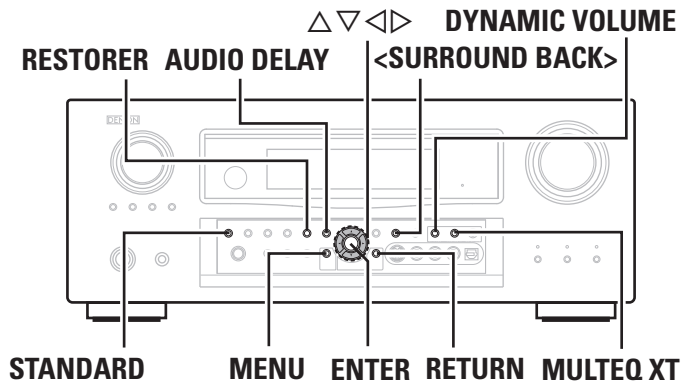

④ Stereo Playback

Selecting the mode

Select by press **DIRECT/STEREO**.

[Selectable items]

STEREO :

This is the mode for playing in stereo. The tone can be adjusted. Sound is output from the front left and right speakers and subwoofer.

When **DIRECT/STEREO** is pressed, DIRECT mode can be switched to STEREO mode.

Playback in the PURE DIRECT Mode

This is the mode that recreates the original sound most faithfully, providing extremely high quality sound.

Press PURE DIRECT.

- To cancel, press **PURE DIRECT** again.
- **When in the PURE DIRECT mode, the on-screen display is not displayed and the display on the main unit is turned off.**
- If the HDMI input connector is selected, video outputs are output in the PURE DIRECT mode.
- The channel level and surround parameters in the PURE DIRECT mode are the same as in the DIRECT mode.

Parameter

Symbols used to indicate buttons in this manual

- Button located on both the main unit and the remote control unit → **BUTTON**
- Button only on the main unit → **<BUTTON>**
- Button only on the remote control unit → **[BUTTON]**

Adjusting the parameters

1 Press MENU.

The menu is displayed.

※ To operate from the main remote control unit, be sure to set the remote control unit to the AMP mode.

2 Press Δ ∇ to select "Parameter", then press ENTER.

3 To change the setting:

Press Δ ∇ to select the item you want to change, then press $\triangleleft$ $\triangleright$ to change the setting.

※ To return to the previous item, press **RETURN**.

※ Select "Default Yes", then press $\triangleleft$ to reset to the default setting.

4 Press ENTER to enter the setting.

□ To exit adjustment

Press **MENU** during adjustment.