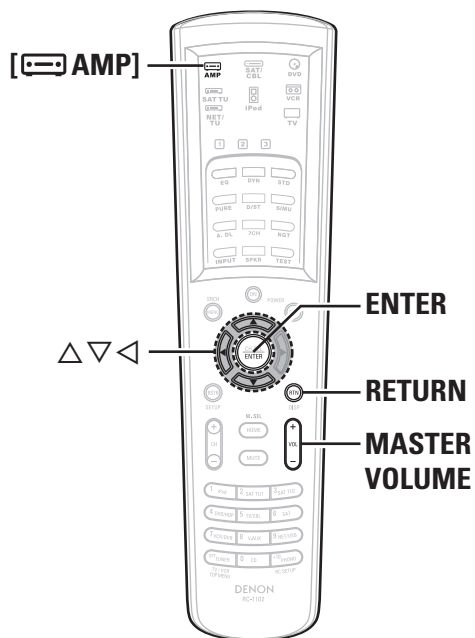

# Auto Setup

**Symbols used to indicate buttons in this manual**

- Button located on both the main unit and the remote control unit → **BUTTON**
- Button only on the main unit → **<BUTTON>**
- Button only on the remote control unit → **[BUTTON]**