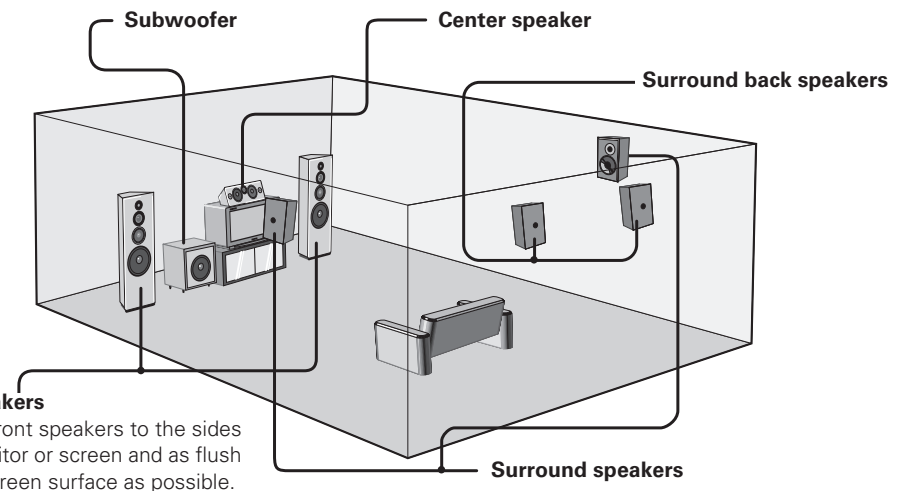

Speaker Connections

Speaker Installation

The illustration below shows a basic example (7.1-channel) of installation of the amplifier combined with 8 speakers and a monitor.