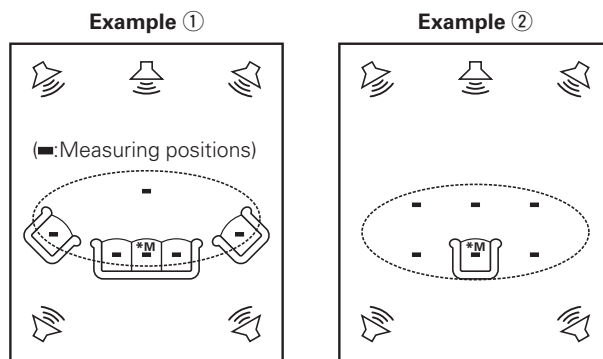

- Audyssey MultEQ® XT automatically measures the acoustical problems in the listening environment to create the best audio experience for your home theater.
- Audyssey MultEQ XT optimizes a large listening area where one or more listeners are seated. Measurements are performed by placing the calibrated microphone (DM-A409) successively at multiple positions throughout the listening area as shown in **Example ①**. For best results, it is strongly recommended to measure 6 positions so that the measurements have the proper spatial weighting. Even if the listening environment is small as shown in **Example ②**, measuring at multiple points throughout the listening environment results in more effective correction.

About the main listening position (*M)

The main listening position refers to the most central position where one would normally sit within the listening environment. MultEQ XT uses the measurements from this position to calculate speaker distance, level, polarity, and the optimum crossover value for the subwoofer.

To make manual adjustments to the settings, see pages 27 ~ 29.

Preparations

1. **1 Connect the included calibrated setup microphone to the SETUP MIC jack on the main unit.**
   The auto setup screen appears automatically.