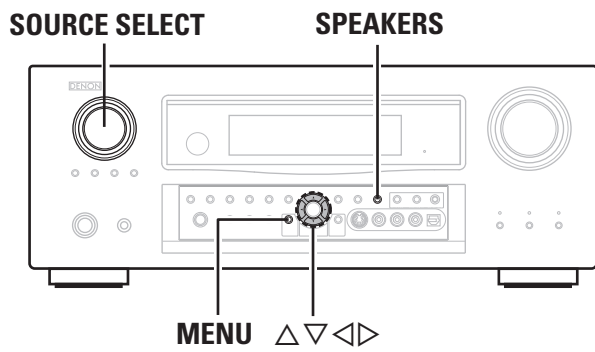

# Manual Setup

**Symbols used to indicate buttons in this manual**

- Button located on both the main unit and the remote control unit → **BUTTON**
- Button only on the main unit → **<BUTTON>**
- Button only on the remote control unit → **[BUTTON]**