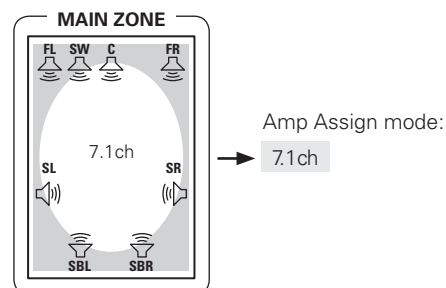

Setting 2 :

● 7.1-channel playback