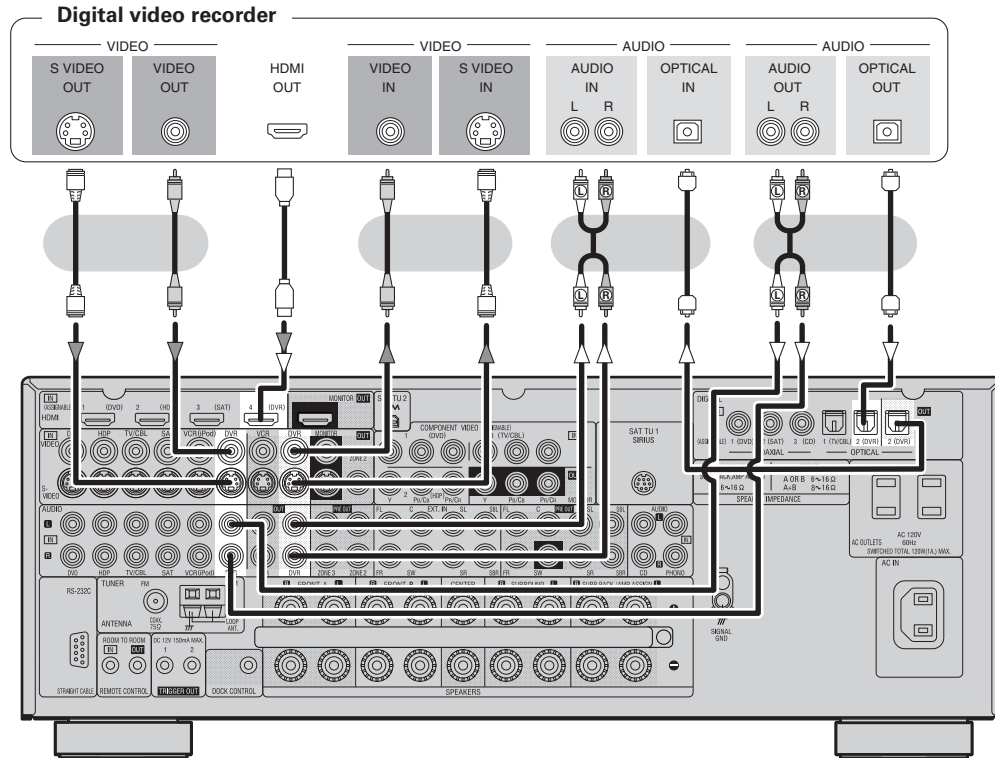

Connecting the Recording Components

Carefully check the left (L) and right (R) channels and the inputs and outputs, and be sure to interconnect correctly.

Digital Video Recorder

Select the terminal to use and connect the device.

- Make analog connections if you wish to record analog audio signals.
- When recording via the AVR-2809CI, the playback device's cable must be of the same type as the cable used to connect the AVR-2809CI's DVR OUT connector.
  Example: TV IN → S-Video cable : DVR OUT → S-Video cable
  TV IN → Video cable : DVR OUT → Video cable
- When using a component video cable for the video connection, make the settings at menu "Input Setup" – "Assign" – "Component In" (page 38).

NOTE

Do not connect the output of the component connected to the AVR-2809CI's OPTICAL2 output connector to any input connector other than OPTICAL2.