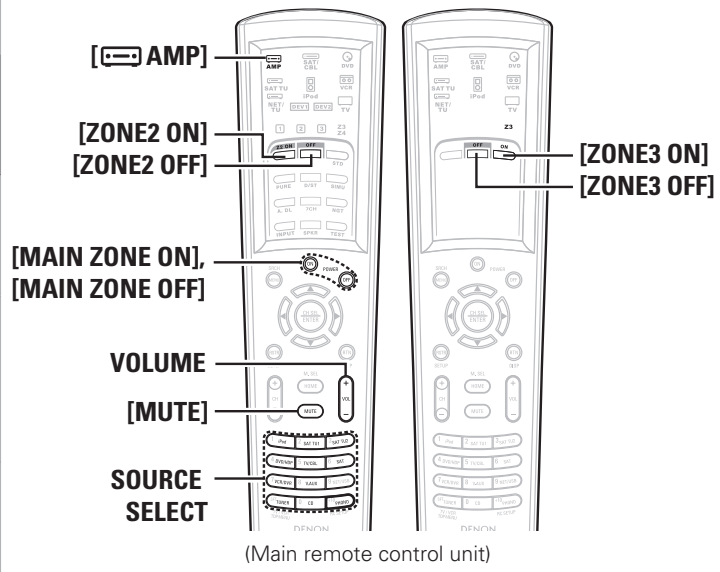

Adjusting the Volume

1. **[Operation on the main unit]**
1. Press **<ZONE2/3 / REC SELECT>** and select the zone to be adjusted.
  2. Turn **<VOLUME>** to adjust.

[Operation on the remote control unit]
In the zone mode whose volume you want to adjust, press **[VOLUME]**.

[Variable range] --- -70dB ~ -40dB ~ +18dB

- The volume can be adjusted when menu "Manual Setup" – "Zone Setup" – "(select the zone)" – "Volume Level" is set to "VAR". The volume can be increased up to the value set at menu "Manual Setup" – "Zone Setup" – "(select the zone)" – "Volume Limit" (page 32).
- The volume for ZONE2 and ZONE3 can be adjusted with the remote control unit.