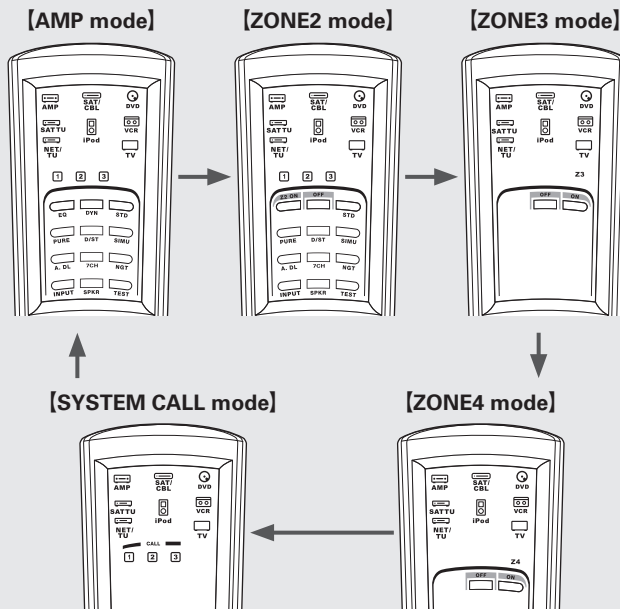

Operating DENON Audio Components

1 Press [MODE SELECTOR] for the component to be operated.

The indicator for the component to be operated flashes.

: AMP / ZONE2 / ZONE3 / ZONE4 / SYSTEM CALL	: iPod
: SIRIUS / XM	: Blu-ray Disc player / DVD player (Recorder) / CD player (Recorder)
: TUNER (FM/AM)	: VCR / TAPE
: Satellite receiver / Cable TV	: TV

※ The NET/TU (DEV1) mode is not used on the AVR-2809CI, so use the learn function to store the signals (page 64).

※ The mode switches each time [AMP] is pressed.