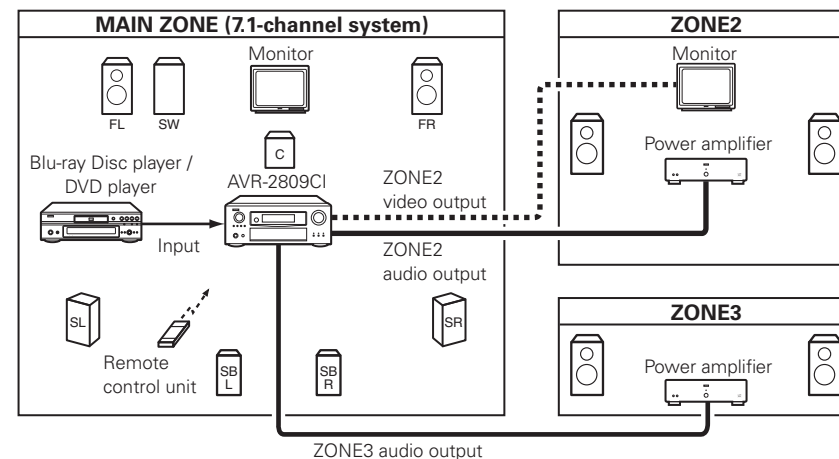

----- : Multi-zone video cable
————— : Multi-zone audio cable

- When only using one speaker for ZONE2 or ZONE3, set to "Mono". In this case, the ZONE2 (ZONE3) monaural output is output from the ZONE2 (ZONE3) pre-out L and R connectors, so connect as desired.
- Separate power amplifiers are needed for ZONE2 and ZONE3.