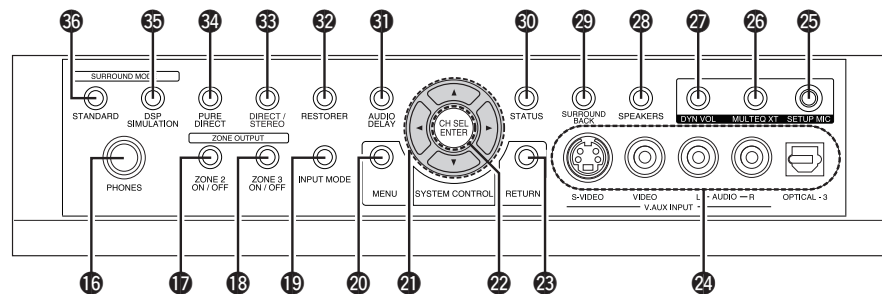

## Front Panel

[With the door open]

1 Power operation button (ON/STANDBY) .....	(50)	11 SOURCE SELECT knob .....	(50)
2 Power indicator .....	(50)	12 SOURCE button .....	(50)
3 Power switch (ON/OFF) .....	(50)	13 TUNING PRESET button .....	(52)
4 QUICK SELECT buttons / indicators .....	(50)	14 ZONE2/3 / REC SELECT button .....	(69)
5 MASTER VOLUME control knob .....	(50)	15 VIDEO SELECT button .....	(36)
6 AUDYSSEY DYNAMIC VOLUME indicator .....	(46)	16 Headphones jack (PHONES) .....	(50)
7 HD AUDIO indicator .....	(41)	17 ZONE2 ON/OFF button .....	(69)
8 Master volume indicator .....	(46)	18 ZONE3 ON/OFF button .....	(69)
9 Display .....	(5)	19 INPUT MODE button .....	(16, 37)
10 Remote control sensor .....	(3)	20 MENU button .....	(20)