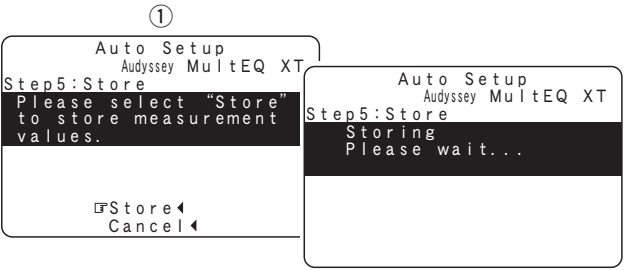

Step 5 : Store

● Menu screen ●

The auto setup measurement results are stored in the AVR-2809CI.

- ① Select "Store ◀", then press ◀.
  - "Storing Please wait..." is displayed on the on-screen display while the results are being stored.
  - When storing is complete, "Storing complete. Auto Setup is now finished." is displayed on the on-screen display.
- ② Select "Exit", then press **ENTER**.
- ③ Disconnect the setup microphone from the AVR-2809CI.

❑ To cancel storing

1. Press △▽ to select "Cancel ◀", then press ◀.
2. All the measured auto setup data will be erased.

NOTE

Do not turn the power off while the settings are being stored.

2 Parameter Check

Check auto setup measurement results.
This is displayed after the auto setup procedure is completed.

[Selectable items]

Speaker Config. Check	Distance Check
Channel Level Check	Crossover Freq. Check
EQ Check	

The auto setup results can be set again when "Restore" is selected.

Error Messages

If the auto setup procedure could not be completed due to speaker installation, the measuring environment, etc., an error message is displayed. If this happens, check the relevant items, be sure to take the necessary measures, then perform the auto setup procedure over again.

Error messages (examples)	Cause	Measures
	• Included setup microphone is not connected. • Not all speakers could be detected. • The front L speaker was not properly detected.	• Connect the included setup microphone to the SETUP MIC jack on the main unit. • Check the speaker connections.
	• Too much noise in the room for accurate measurements to be made. • Speaker or subwoofer sound is too low for accurate measurements to be made.	• Either turn off any device generating noise or move it away. • Try again when the surroundings are quieter. • Check the speaker installation and the direction in which the speakers are facing. • Adjust the subwoofer's volume.
	• Displayed speaker could not be detected. · The front R speaker were not properly detected. · Only one channel of the surround speakers was detected. · Sound was output from the R channel when only one surround back speaker was connected. · The surround back, but the surround speaker was not detected.	• Check the connections of the displayed speaker.
	• Displayed speaker connected with the polarities reversed.	• Check the polarities of the displayed speaker. • For some speakers, this error message may be displayed even if the speaker is properly connected. If you are sure that the wiring is correct, select "Skip".

Select "Retry" to measure again.

NOTE Be sure to turn the power off before checking the speaker connections.