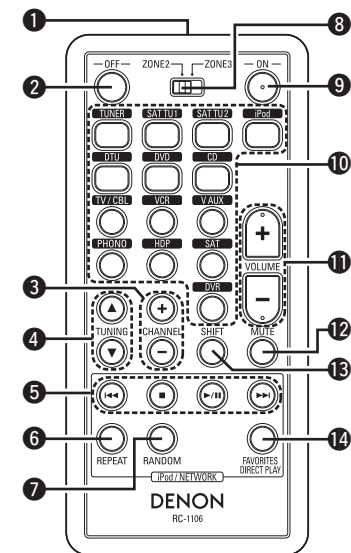

□ Sub remote control unit (RC-1106)

- 1 Remote control signal transmitter ..... (3)
- 2 Zone power off button (OFF) ..... (69)
- 3 CHANNEL buttons ..... (66)
- 4 TUNING buttons ..... (66)
- 5 System buttons ..... (66)
- 6 REPEAT button ..... (66)
- 7 RANDOM button ..... (66)
- 8 ZONE2/ZONE3 select switch ..... (66)
- 9 Zone power on button (ON) ..... (69)
- 10 Input source select buttons ..... (69)
- 11 Volume control buttons (VOLUME) ..... (69)
- 12 Muting button (MUTE) ..... (69)
- 13 SHIFT button ..... (66)

The **FAVORITES DIRECT PLAY** button can function when the control dock for iPod ASD-3N or ASD-3W is used.

NOTE

The **DTU** button cannot be used.