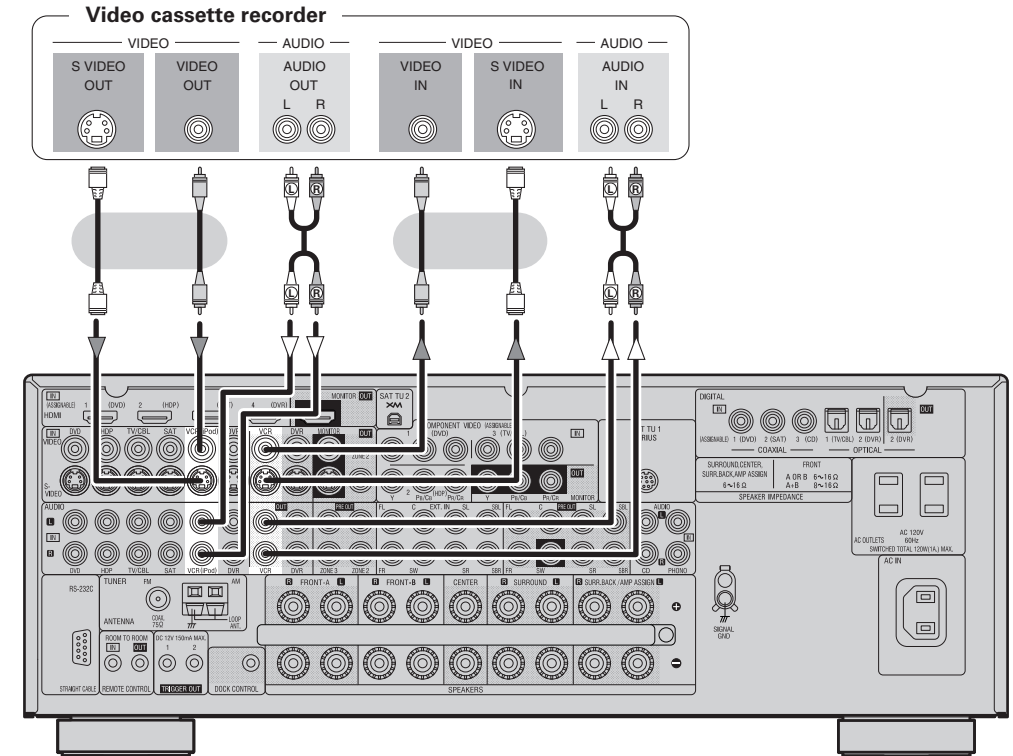

Video Cassette Recorder

Select the terminal to use and connect the device.

- When recording via the AVR-2809CI, the playback device's cable must be of the same type as the cable used to connect the AVR-2809CI's VCR OUT connector.
  Example: TV IN → S-Video cable : VCR OUT → S-Video cable
  TV IN → Video cable : VCR OUT → Video cable
- When using a component video cable for the video connection, make the settings at menu "Input Setup" – "Assign" – "Component In" (page 38).