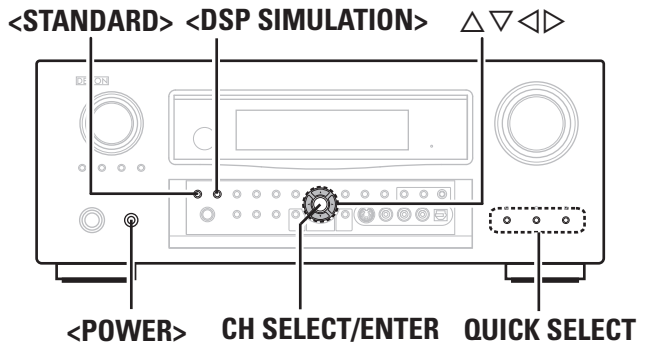

**NOTE**

When you power off AVR-2809CI, the HDMI control function does not operate. Either power on or set to standby.

**☞ Symbols used to indicate buttons in this manual**

- Button located on both the main unit and the remote control unit → **BUTTON**
- Button only on the main unit → **<BUTTON>**
- Button only on the remote control unit → **[BUTTON]**