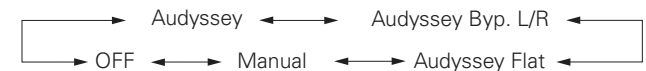

[Selectable items]

ON : The input from the subwoofer channel is attenuated.

OFF : The input from the subwoofer channel is not attenuated. Usually use in this mode.

Set this to "ON" if the subwoofer channel level seems too high when playing audio signal.

17 Subwoofer

Turn subwoofer output on and off.

[Selectable items]

ON : The subwoofer is used.

OFF : The subwoofer is not used.

Tone

Adjust the tonal quality of the sound.

18 Tone Control

Turn tone adjustments off.

[Selectable items]

ON : Allow tone adjustment (treble, bass).

OFF : Playback without tone adjustment.

The tone cannot be adjusted when in the DIRECT mode.

NOTE

When the "Dynamic EQ" setting is "ON", setting is not possible.

19 Bass

Adjust low frequency range (bass).

[Variable range] **-6dB** ~ **0dB** ~ **+6dB**

20 Treble

Adjust high frequency range (treble).

[Variable range] **-6dB** ~ **0dB** ~ **+6dB**

"Bass" and "Treble" can be set when "Tone Control" is set to "ON".

Audyssey Settings

Select MultEQ XT, Dynamic EQ and Dynamic Volume.

21 MultEQ XT

Select the type of correction desired from the following list:

[Selectable items]

Audyssey : Optimize frequency response of all speakers.

Audyssey Byp. L/R : Optimize frequency response of speakers except front L and R speakers.

Audyssey Flat : Optimize frequency response of all speakers to flat response.

Manual : Apply frequency response set with "Manual EQ" (page 31).

OFF : Turn equalizer off.

Operating from the main unit or main remote control unit

Press **MULTEQ XT**.

- When "Audyssey", "Audyssey Byp. L/R" or "Audyssey Flat" is selected, "AUDYSSEY MULTEQ XT" lights.
- After running Auto Setup, if the Speaker Configuration, Distance, Channel Level, and Crossover Frequency have changed without increasing the number of speakers measured, only "AUDYSSEY MULTEQ XT" lights.

- "Audyssey", "Audyssey Byp. L/R" and "Audyssey Flat" can be selected after the auto setup procedure has been performed.
- After performing "Auto Setup", the "MultEQ XT" setting automatically becomes "Audyssey".
- If the settings of speakers for which "None" has been determined at "Auto Setup" are changed, "Audyssey", "Audyssey Byp. L/R" and "Audyssey Flat" cannot be selected. Either perform Auto Setup again, or return to the setting after running Auto Setup with "Auto Setup" - "Parameter Check" - "Restore".
- MultEQ XT and Manual EQ set to "Not Used" with "Manual Setup" - "Audio Setup" - "EQ Preset" - "EQ Customize" (page 31) on the menu, cannot be selected.
- When using headphones, "MultEQ XT" is set to "OFF".