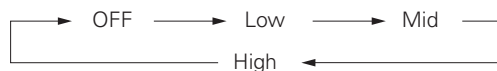

Operating from the main remote control unit

Press **[NIGHT]**.

The "**NIGHT**" indicator lights when "Low", "Mid" or "High" is selected.

NOTE

- When the "Dynamic EQ" setting is "ON", setting is not possible.
- When a HD-Audio (DOLBY DIGITAL Plus, DOLBY TrueHD, DTS-HD) signal is input, the "Night Mode" can not be selected.

Audio Delay

Compensate for mismatched timing between video and audio.

Delay audio.

This sets the delay time for audio signals.

[Variable range] **0 ms** ~ **200 ms**

If you wish to adjust the "Audio Delay" while playing HDMI or component video signals, press Δ to set "OSD" to "OFF". This way the audio delay can be adjusted while watching the picture. (Press Δ again to switch to the on-screen display.)

Operating from the main unit or main remote control unit

Press **AUDIO DELAY**, then press $\triangleleft \triangleright$ to adjust audio delay.

NOTE

When operating by remote control, the on-screen display is not shown.

- This cannot be adjusted when playing in the EXT. IN, DIRECT or STEREO mode (with "Front Speaker" set to "Large", "Tone Control" to "OFF" and "MultEQ XT", "RESTORER" and "Night Mode" to "OFF".)
- When the Auto Lipsync Correction function is operating, you can set within the range 0 ~ 100 ms.
- Store "Audio Delay" for each input source.