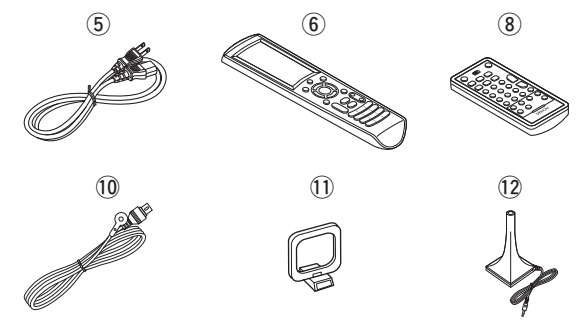

## Accessories

Check that the following parts are supplied with the product.

- ① Owner's manual ..... 1
- ② Warranty (for North America model only) ..... 1
- ③ Getting started ..... 1
- ④ Service station list ..... 1
- ⑤ Power cord (Cord length: Approx. 6.2 ft / 1.9 m)..... 1
- ⑥ Main remote control unit (RC-1102)..... 1
- ⑦ LR6/AA batteries (for RC-1102)..... 2
- ⑧ Sub remote control unit (RC-1106)..... 1
- ⑨ R03/AAA batteries (for RC-1106)..... 2
- ⑩ FM indoor antenna ..... 1
- ⑪ AM loop antenna ..... 1
- ⑫ Setup microphone  
(DM-A409, Cord length: Approx. 25 ft / 7.6 m)..... 1