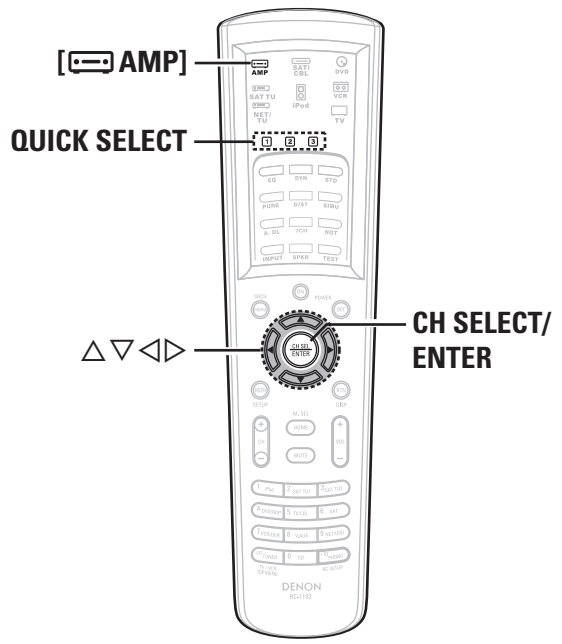

**NOTE**

When you power off AVR-2809CI, the HDMI control function does not operate. Either power on or set to standby.

**☞ Symbols used to indicate buttons in this manual**

- Button located on both the main unit and the remote control unit → **BUTTON**
- Button only on the main unit → **<BUTTON>**
- Button only on the remote control unit → **[BUTTON]**