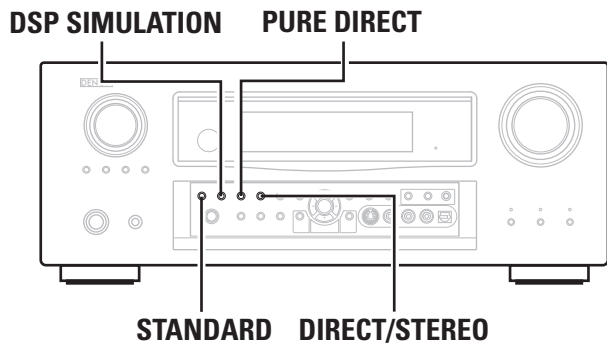

Surround Modes

Symbols used to indicate buttons in this manual

- Button located on both the main unit and the remote control unit → **BUTTON**
- Button only on the main unit → **<BUTTON>**
- Button only on the remote control unit → **[BUTTON]**

1 Standard Playback

This is the mode for enjoying surround sound according to the program source.

Surround Playback of 2-channel Sources

Selecting the surround mode

Select by press **STANDARD**.
The mode switches each time the button is pressed.

[Selectable items]

DOLBY PLIIx *
or
DOLBY PLII : The signals are decoded in DOLBY PLIIx or DOLBY PLII for playback.

DTS NEO:6 : The signals are decoded in DTS NEO:6 for playback.

neural : It is possible to play analog input signals and PCM (2-channel, 48 kHz or less) in the surround mode. This is the optimum mode for playing sources recorded in XM HD Surround (page 72).

*: DOLBY PLIIx can be selected when surround back speakers are being used.
DOLBY PLII can be selected when surround back speakers are not being used.

Select the mode to suit the source

Select the "Cinema", "Music", "Game" and "Pro Logic" modes at menu "Parameter" – "Surround Parameter" – "Mode" (page 43).

□ DOLBY PLIIx or DOLBY PLII

Cinema : This mode is suited for movie sources.

Music : This mode is suited for music sources.

Game : This mode is suited for games.

Pro Logic : This is the Pro Logic playback mode. This can be selected when playing with a DOLBY PLII decoder. When this mode is selected, "DOLBY PL" is displayed.

□ DTS NEO:6

Cinema : This mode is suited for movie sources.

Music : This mode is suited for music sources.