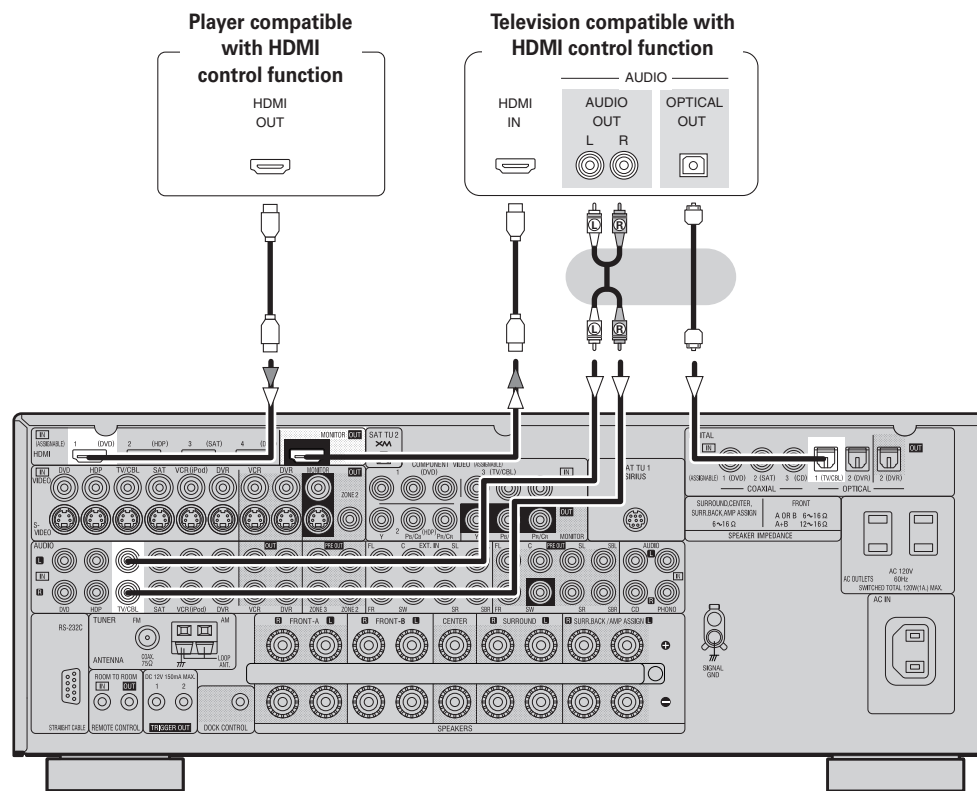

NOTE

- Recordings you make are for your personal enjoyment and should not be used for other purposes without permission of the copyright holder.
- Input sources for which "Delete" is selected at "Source Delete" cannot be selected.

Convenient Functions

HDMI Control Function

When AVR-2809CI is connected to a TV and player compatible with HDMI control function, you can perform the following operations.

Settings other than AVR-2809CI settings must be made on the respective devices. (Check the operating instructions of each device for details.)

- AVR-2809CI power off can be linked to the TV power off step. When you set "Output audio from amp" in the TV audio output setup operation, you can switch the amp power on.
- You can switch audio output devices with a TV operation. (When outputting from the TV speakers, output switches from speakers connected to AVR-2809CI).
- You can adjust AVR-2809CI volume in the TV volume adjustment operation.
- You can switch AVR-2809CI input source through linkage to TV input switching.
- When playing the player, the AVR-2809CI input function switches to the function of that player.

- When you want to listen to TV audio by AVR-2809CI, connect optical digital or analog.
- If the TV you are using has both connection jacks, use the optical digital connection.
- When using these functions set as follows: menu "Manual Setup" – "HDMI Setup" – "HDMI Control" set to "ON" (🔧 page 29).

Connections

NOTE

When using the HDMI control function, do not assign HDMI input to "TV/CBL" by setting "Input Setup" – "Assign" – "HDMI In" in the menu.