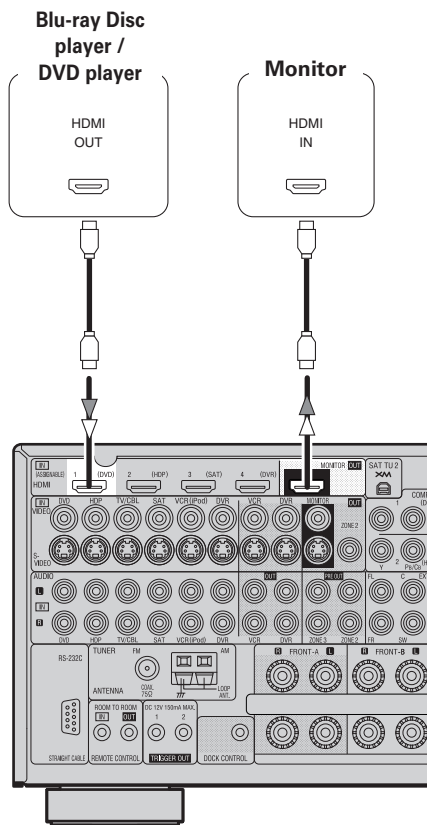

Connecting Equipment with HDMI Connectors

With HDMI connections, the video and audio signals can be transferred with a single cable.

※ The AVR-2809CI is equipped for HDMI version 1.3a. This version is compatible with other versions, allowing connection to all components equipped with an HDMI connector.

※ The AVR-2809CI is compatible with 30- and 36-bit Deep Color.

Compatible audio format	Details	Discs (examples)
2-channel linear PCM	2ch 32-192 kHz 16/20/24 bits	CD, DVD-Video, DVD-Audio
Multi-channel linear PCM	8ch 32-192 kHz 16/20/24 bits	DVD-Audio, Blu-ray
Dolby Digital, DTS	Bitstream	DVD-Video
DSD	2/5.1ch 2.8224 MHz 1 bit	SACD
Dolby Digital Plus, Dolby TrueHD, DTS-HD	Bitstream	Blu-ray

- By default, the HDMI audio signals are output from the speakers connected to the AVR-2809CI.
- To output the sound from the TV, make the settings at menu “Manual Setup” – “HDMI Setup” – “HDMI Audio Out” – “TV” (page 29).

NOTE

- The audio signals output from the HDMI connector (sampling frequency, bit rate, etc.) may be restricted by the connected device.
- Video signals are not output properly when using devices that are not HDCP-compatible.
- Video signals are not output if the input video signals do not match the monitor’s resolution. In this case, switch the Blu-ray Disc player / DVD player’s resolution to a resolution with which the monitor is compatible.
- If the menu “Manual Setup” – “HDMI Setup” – “HDMI Audio Out” setting (page 29) is set to “AMP”, the sound may be interrupted when the monitor’s power is turned off.
- Use a cable on which the HDMI logo is indicated (a certified HDMI product) for connection to the HDMI connector. Normal playback may not be possible when using a cable other than one on which the HDMI logo is indicated (a non-HDMI-certified product).
- If the monitor or Blu-ray Disc player / DVD player does not support Deep Color, deep color signal transfer is not possible.
- If the monitor or Blu-ray Disc player / DVD player does not support xvYCC, xvYCC signal transfer is not possible.
- If the monitor does not support “Auto Lipsync Correction” function, this function will not work.
- The AVR-2809CI is compatible with the HDMI’s CEC (Consumer Electronics Control) function. Please note the following.
  - It may not work depending on the device it is connected to and its setup.
  - It does not operate with televisions or players that are not compatible with HDMI’s CEC.

- When the AVR-2809CI and Blu-ray Disc player / DVD player are connected using an HDMI cable, also connect the AVR-2809CI and monitor using an HDMI cable.
- If the connected monitor or Blu-ray Disc player / DVD player only has a DVI-D connector, use an HDMI/DVI converter cable. **When using a DVI cable, no audio signals are transmitted.**
- Use a Deep Color compatible cable for connection to Deep Color compatible devices.

When connecting with an HDMI/DVI converter cable (adapter)