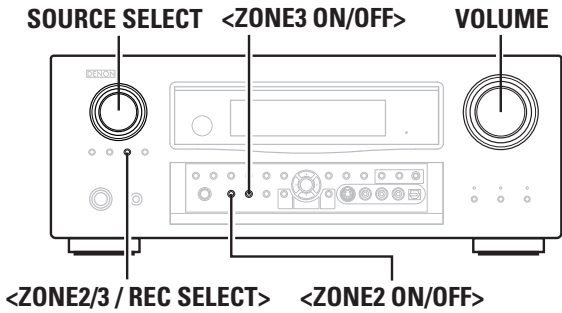

Symbols used to indicate buttons in this manual

Button located on both the main unit and the remote control unit → **BUTTON**
Button only on the main unit → **<BUTTON>**
Button only on the remote control unit → **[BUTTON]**