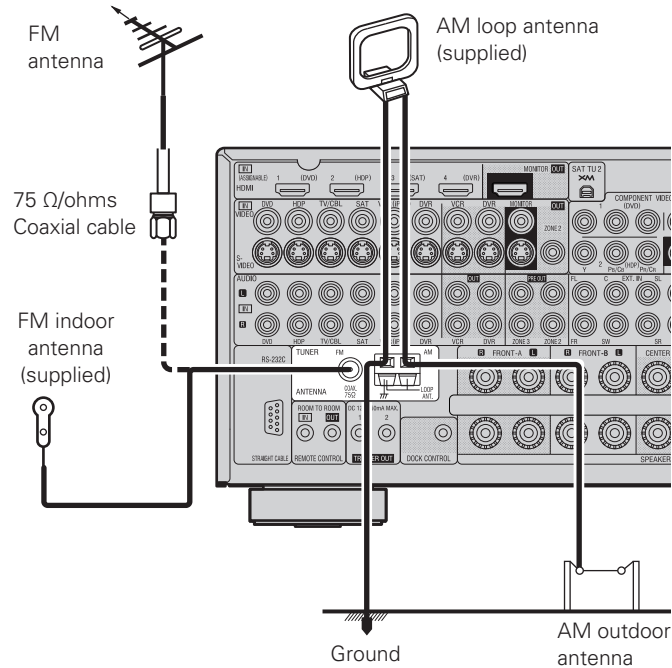

Antenna Terminals

An F-type FM antenna cable plug can be connected directly.

Direction of broadcasting station