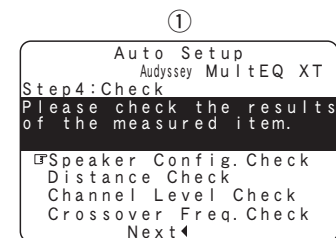

Step 4 : Check

● Menu screen ●

When analysis is complete, check the analysis results for the following four items.

- ① Make your selection using △▽ and press **ENTER**.
  - Presence and size of speaker "Speaker Config. Check"
  - Distance of speaker from listening position "Distance Check"
  - Speaker channel level "Channel Level Check"
  - Crossover Frequency "Crossover Freq. Check"
- ② Use △▽ to change which speaker is displayed.
- ③ Press **RETURN**.
  - This returns you to analysis results items, so repeat step ①.
- ④ Press ▾ to select "Next ◀", and then press ◀ to proceed to Step 5.

Distance values that are greater than the actual distance of a speaker may be accurate for speakers with built-in filters (subwoofers, etc). This is because these filters add electrical delay (distance) to the signal that is compensated for by the Auto Setup process.