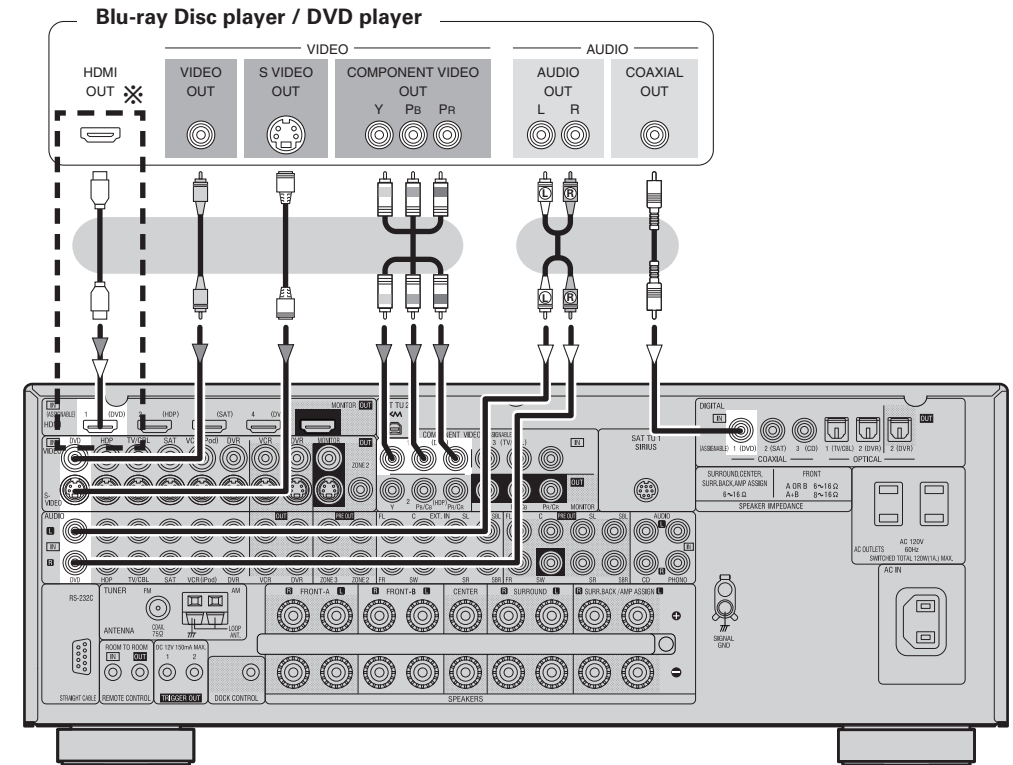

Blu-ray Disc Player / DVD Player

Select the terminal to use and connect the device.

- ※ When connected to a Blu-ray Disc player, and playing Dolby TrueHD, DTS-HD, Dolby Digital Plus, connect the HDMI.