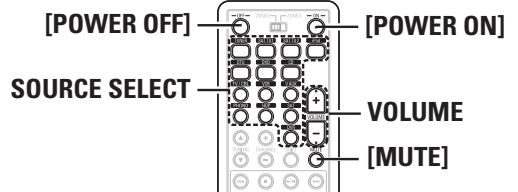

(Main remote control unit)

(Sub remote control unit)