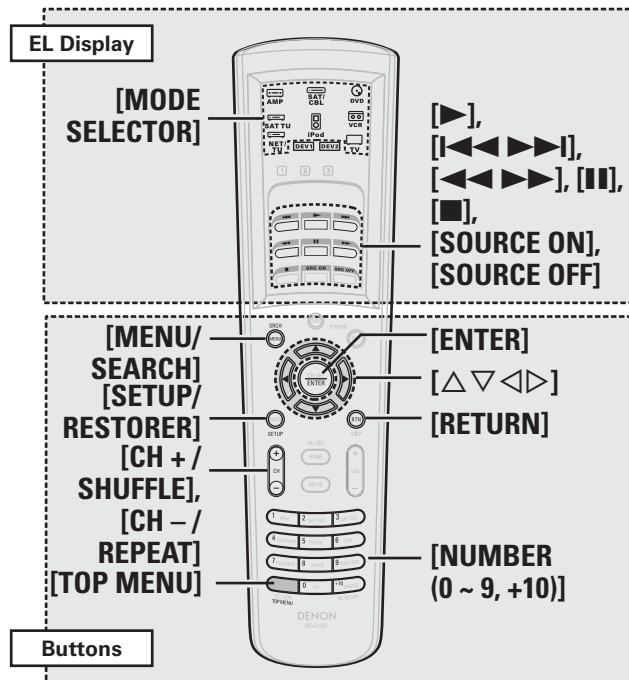

Functions of Buttons by Component

EL Display								
MODE SELECTOR	DVD					VCR		iPod
Device Mode	DEV1		DEV2			DEV1	DEV2	DEV1
Device operated	DVD player (Default setting)	DVD recorder	Blu-ray Disc player	CD player (Default setting)	CD recorder	Video deck	TAPE	iPod
▶	Playback	Playback	Playback	Playback	Playback	Playback	Playback	Playback/Pause
◀▶▶▶	Auto search (cue)	Auto search (cue)	Auto search (cue)	Auto search (cue)	Auto search (cue)	Auto search (cue)	Auto search (cue)	Auto search (cue)
◀▶▶▶	Manual search (fast-reverse/ fast-forward)	Manual search (fast-reverse/ fast-forward)	Manual search (fast-reverse/ fast-forward)	Manual search (fast-reverse/ fast-forward)	Manual search (fast-reverse/ fast-forward)	Manual search (fast-reverse/ fast-forward)	Manual search (fast-reverse/ fast-forward)	Manual search (fast-reverse/ fast-forward)
⏸	Pause	Pause	Pause	Pause	Pause	Pause	Pause	–
■	Stop	Stop	Stop	Stop	Stop	Stop	Stop	Stop
SOURCE ON	Power on	Power on	Power on	–	–	Power on	–	–
SOURCE OFF	Power off	Power off	Power off	–	–	Power off	–	–
Buttons								
MENU/SEARCH	Menu/guide	Menu/guide	Popup menu	–	–	Menu/guide	–	Page forward screen / Browse/ Remote mode switching (Press and hold)
△ ▽ ◀ ▶	Cursor	Cursor	Cursor	–	–	Cursor	–	Cursor
ENTER	Enter setting	Enter setting	Enter setting	–	–	Enter setting	–	Enter
SETUP/ RESTORER	Set up	Set up	Set up	–	–	Set up	–	Restorer
RETURN	Return	Return	Return	–	–	Cancel	–	Return
CH +	Random	–	Random	Random	–	Switch channels	–	1-track/album shuffle play
CH –	Repeat	–	Repeat	Repeat	–	Switch channels	–	1-track/All-track repeat play
0 ~ 9, +10	Select track	Select track	Select track	Select track	Select track	–	–	–
Special Remarks	①, ②		③	①		①	①	–

[Special Remarks]

- ① Only one component can be preset for each mode. If a new code is preset, the previous code is automatically cleared.
- ② The names of the functions for the DVD remote control buttons differ from brand to brand. Check beforehand.
- ③ You can operate Blu-ray Disc player in the DVD player default code (excluding Top menu).
  Also, when you change the remote ID of Blu-ray Disc player to "DENON2", preset "32258".