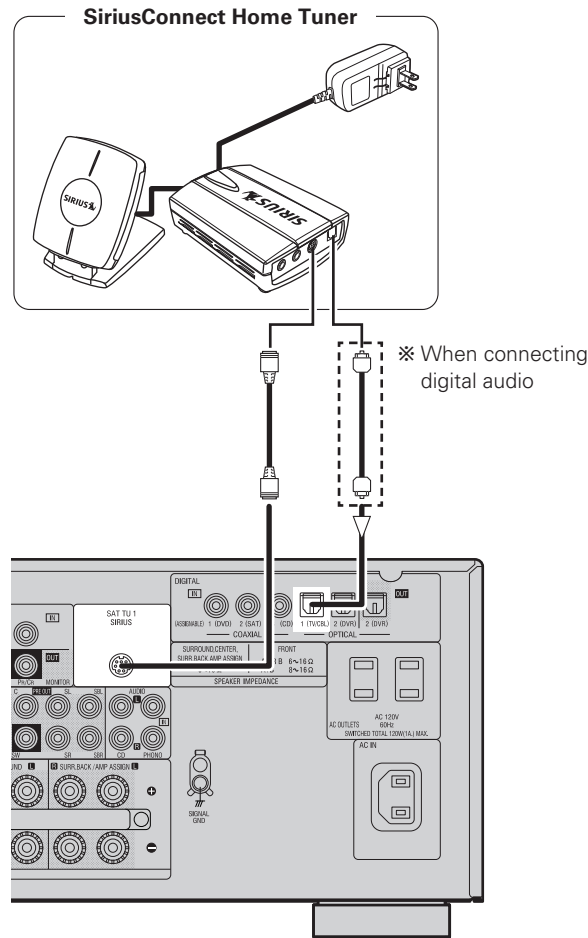

## SIRIUS Connector

- The AVR-2809CI is a SIRIUS Satellite Radio Ready® receiver. You can receive SIRIUS® Satellite Radio by connecting to the SiriusConnect Home Tuner and subscribing to the SIRIUS service.
  - Plug the SIRIUS connector on the rear panel.
  - Position the Home Tuner antenna near a south-facing window to receive the best signal.
- For details, see “Listening to SIRIUS Satellite Radio Programs” (page 54, 55).
- When making connections, also refer to the operating instructions of the SiriusConnect Home Tuner.