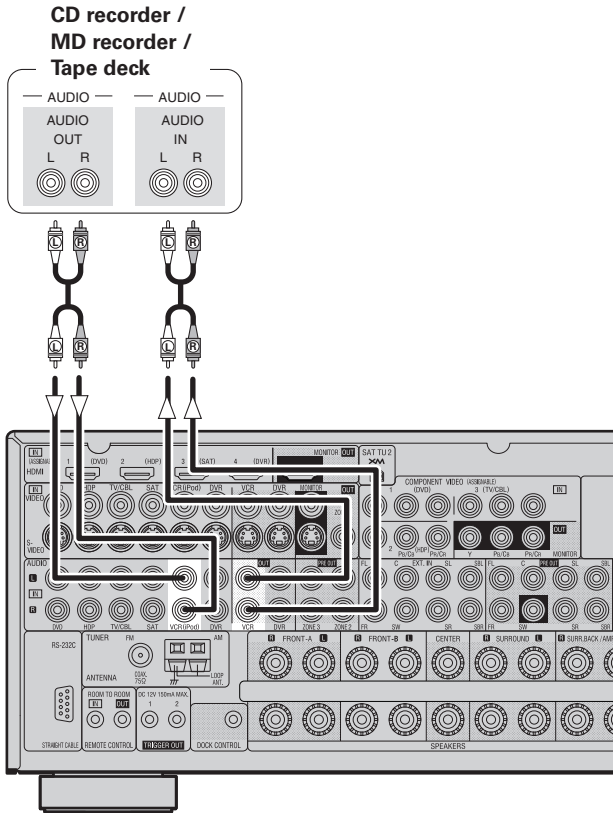

CD Recorder / MD Recorder / Tape Deck

Select the terminal to use and connect the device.

- Make analog connections if you wish to record analog audio signals, or digital connections if you wish to record digital audio signals, depending on the types of connectors on the components being used.
- When recording via the AVR-2809CI, the playback device's cable must be of the same type as the cable used to connect the AVR-2809CI's VCR OUT connector.

Example: CD IN → Analog cable : VCR OUT → Analog cable

Connections to Other Devices

Carefully check the left (L) and right (R) channels and the inputs and outputs, and be sure to interconnect correctly.