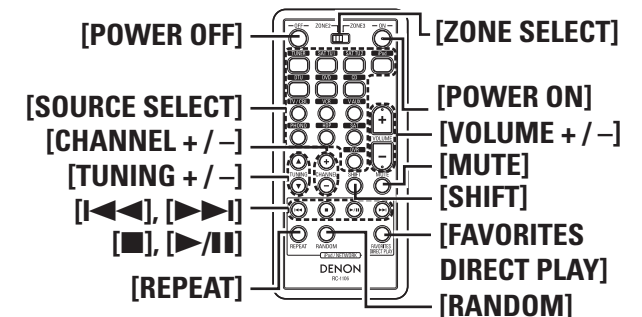

- Turning the multi-zone power on and off
- Selecting the input source to be played
- Adjusting and temporarily muting the multi-zone volume
- Listening to the tuner (TUNER, XM and SIRIUS)
- Operating an iPod (Note that the **[FAVORITES DIRECT PLAY]** button can only be used with the ASD-3N or ASD-3W.)