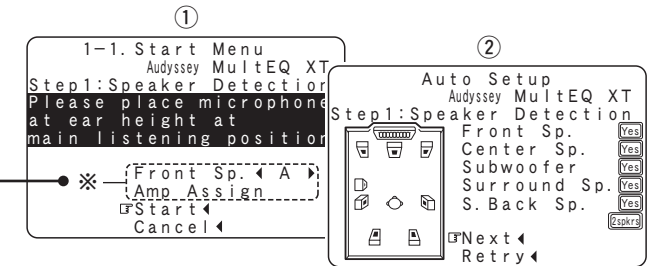

About the Auto Setup

The Audyssey MultEQ XT auto setup function detects the presence of each speaker and automatically calculates the speaker size, channel level, distance, and optimal crossover frequency setting. Audyssey MultEQ XT corrects acoustical distortions within the listening area. Before starting, connect and position all of your speakers. Once started, MultEQ XT will play a series of test tones through each speaker.

✳ Before starting Auto Setup (👉 ①)

If adjustment to the environment is necessary, set the following items before proceeding.

☐ Front Speaker

The front speaker to be measured can be selected ahead of time here.

[Selectable items]

- **A** : Output test tone from front speakers A.
- **B** : Output test tone from front speakers B.
- **A+B** : Output test tone from front speakers A and B.

☐ Amp Assign

Advanced setting : changes power amplifier assignment. You can use the surround back speaker for multi-zone, and for front channel bi-amp use. (Default : ZONE2)
For details, refer to "Amp Assign" (👉 page 32).

NOTE

Since "Amp Assign" of AVR-2809CI is set to "ZONE2" by default, audio is not output from the surround back speakers. When using the surround back speakers with MAIN ZONE, change the "Amp Assign" setting to "7.1ch".

Step 1 : Speaker Detection

● Menu screen ●

The speaker connection and polarity are detected at the first measurement position (main listening position). The following attributes are also determined at this time: "Speaker Size", "Speaker Distance", "Channel Level", "Crossover Frequency".

- ① Select "Start ◀", then press ◀.
  - Starts measuring the main listening position.
- ② Select "Next ◀", then press ◀.

☐ To cancel Auto Setup

Press Δ∇ to select "Cancel ◀", then press ◀.

- If an error message appears during the measurements, check "Error Messages", take the advised action, then start the measurements again (👉 page 26).
- If the result differs from the actual connection status or an error message appears, use ∇ to on-screen display "Retry ◀" and then press ◀ to repeat the measurement.
- If the result still differs from the actual connection status after re-measurement or the error message still appears, it is possible that the speakers are not connected properly. Turn the AVR-2809CI off, check the speaker connections and repeat the measurement process from the beginning.

NOTE

Do not change the speaker connections or subwoofer volume after "Step 1".