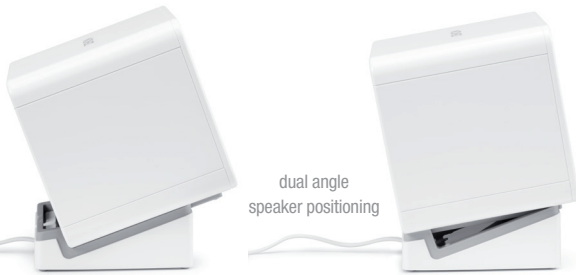

The processing creates a virtual sub-woofer, reproducing a deep natural sounding low end extension, up to 1.5 octaves below the actual physical capability of the drivers. As well it enhances and extends high-frequency detail and clarity, for crisp breathtaking reproduction of digital music files, video, TV, movie and gaming soundtracks.

The Auto Volume Adjust monitors the input level and automatically normalizes differences in volume between different audio sources and program material. No need to reach for the volume control with sudden changes in level with different media streams, or when shuffling songs, etc..

And Wide Sound generates a widened 3D image to produce a spacious soundstage with movie and gaming soundtracks, from a small speaker.

EASE-OF-USE

- Plug and play USB connectivity for computer audio or CD quality streaming with Bluetooth enabled device
- Horizontal or vertical positioning of control / amplifier unit
- Minimalist front panel with Mute and Volume control with LED level indication, Input, Bluetooth and Sound Mode selector switches
- Clear view OLED – shows Input source indication – rotates automatically with horizontal or vertical positioning of unit
- Analogue stereo input (mini-jack) for conventional wired connectivity
- Interactive CD-ROM manual and printed Getting Started quick set-up guide
- Card Remote Controller

dual angle speaker positioning