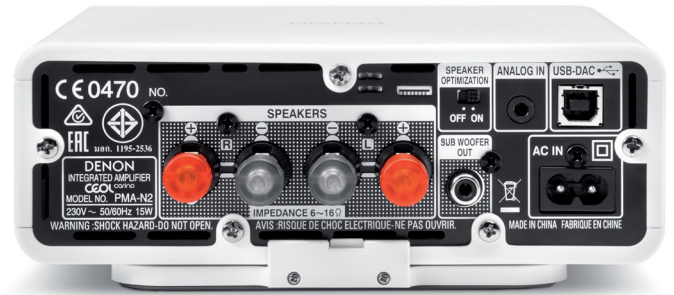

The Bluetooth® word mark and logos are registered trademarks owned by Bluetooth SIG, Inc. and any use of such marks by D&M Holdings Inc. is under license. Other trademarks and trade names are those of their respective owners.

© 2013 CSR plc and its group companies.

* All specs can be subject to change
* Available in Black and White