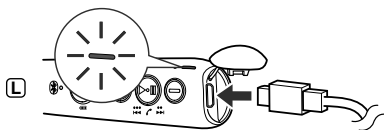

## 1. Charging

Charge this unit using the included USB cable before using.

The battery LED indicates the battery charge status.

- Charging: Lights red
- Charging completed: Lights green

It will take approx. 2 hours from empty to full charge. This unit can be used for approximately 10 hours when the battery is fully charged.