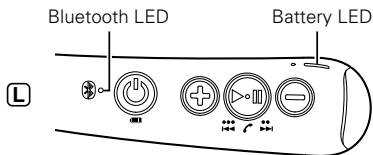

## 1. Charging

Charge this unit using the included USB cable before using.

The battery LED indicates the battery charge status.

- Charging: Lights red
- Charging completed: Lights green

It will take approx. 2 hours from empty to full charge. This unit can be used for approximately 10 hours when the battery is fully charged.

When the rechargeable battery is low, a notification sounds and the battery LED blinks in red at approx. 3 second intervals.

Charge this unit using the supplied USB cable.

- After use, turn this unit off by pressing and holding the power button for 4 seconds or more to keep the battery from draining.