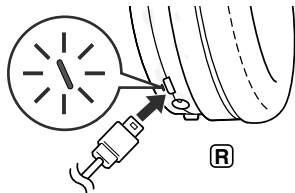

DENON[®]

AH-GC25W

1. Charging

Charge this unit using the included USB cable before using.

The battery LED indicates the battery charge status.

- Charging: Lights red
- Charging completed: Lights green

It will take approx. 2 hours from empty to full charge. This unit can be used for approximately 30 hours when the battery is fully charged.

When the rechargeable battery is low, a notification sounds and the battery LED blinks in red at approx. 3 second intervals.

Charge this unit using the supplied USB cable.

- Press and hold the ►/|| button for 3 seconds or more to turn the Bluetooth function off after use and preserve the battery.