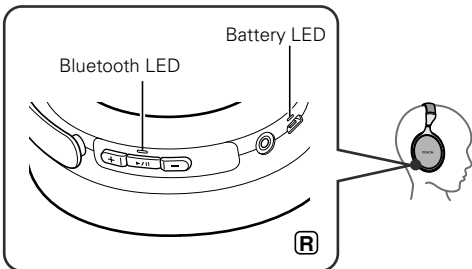

DENON[®]

AH-GC25W

1. Charging

Charge this unit using the included USB cable before using.

The battery LED indicates the battery charge status.

- Charging: Lights red
- Charging completed: Lights green

It will take approx. 2 hours from empty to full charge. This unit can be used for approximately 30 hours when the battery is fully charged.

When the rechargeable battery is low, a notification sounds and the battery LED blinks in red at approx. 3 second intervals.

Charge this unit using the supplied USB cable.

- Press and hold the ►/|| button for 3 seconds or more to turn the Bluetooth function off after use and preserve the battery.

2. Pairing with Bluetooth device

Pair this unit with the Bluetooth device you want to connect.

1. Activate Bluetooth function of the Bluetooth device to be connected.
2. With the power off, press and hold this unit's ►/|| button for 4 seconds or more. After the Bluetooth LED lights, it blinks in approximately 1 second intervals and this unit enters pairing mode.
3. Select the "DENON AH-GC25W" appears on the Bluetooth device to be connected. When connected, the Bluetooth LED on this unit lights for approximately 5 seconds.