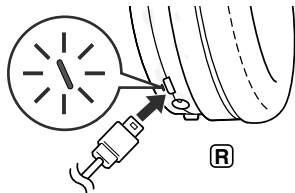

It will take approx. 2 hours from empty to full charge. This unit can be used for approximately 30 hours when the battery is fully charged.

When the rechargeable battery is low, a notification sounds and the battery LED blinks in red at approx. 3 second intervals.

Charge this unit using the supplied USB cable.

- Press and hold the ►/|| button for 3 seconds or more to turn the Bluetooth function off after use and preserve the battery.