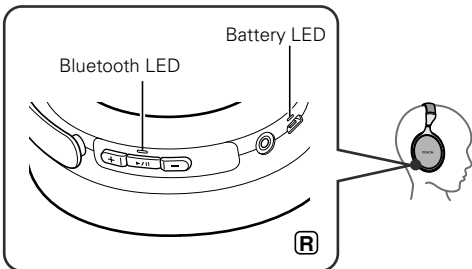

## 1. Charging

Charge this unit using the included USB cable before using.

The battery LED indicates the battery charge status.

- Charging: Lights red
- Charging completed: Lights green

It will take approx. 2 hours from empty to full charge. This unit can be used for approximately 30 hours when the battery is fully charged.

When the rechargeable battery is low, a notification sounds and the battery LED blinks in red at approx. 3 second intervals.

Charge this unit using the supplied USB cable.

- Press and hold the ►/|| button for 3 seconds or more to turn the Bluetooth function off after use and preserve the battery.