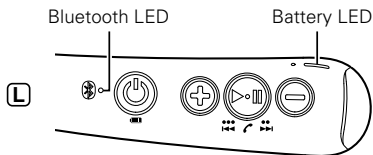

DENON[®]

AH-C820W

1. Charging

Charge this unit using the included USB cable before using.

The battery LED indicates the battery charge status.

- Charging: Lights red
- Charging completed: Lights green

It will take approx. 2 hours from empty to full charge. This unit can be used for approximately 10 hours when the battery is fully charged.

When the rechargeable battery is low, a notification sounds and the battery LED blinks in red at approx. 3 second intervals.

Charge this unit using the supplied USB cable.

- After use, turn this unit off by pressing and holding the power button for 4 seconds or more to keep the battery from draining.

2. Pairing with Bluetooth device

Pair this unit with the Bluetooth device you want to connect.

1. Activate Bluetooth function of the Bluetooth device to be connected.
2. With the power off, press and hold this unit's  button for 4 seconds or more. After the Bluetooth LED lights, it blinks in approximately 1 second intervals and this unit enters pairing mode.
3. Select the "DENON AH-C820W" appears on the Bluetooth device to be connected. When connected, the Bluetooth LED on this unit lights for approximately 2.5 seconds.