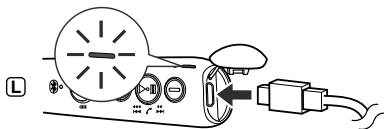

DENON[®]

AH-C820W

1. Charging

Charge this unit using the included USB cable before using.

The battery LED indicates the battery charge status.

- Charging: Lights red
- Charging completed: Lights green

It will take approx. 2 hours from empty to full charge. This unit can be used for approximately 10 hours when the battery is fully charged.

When the rechargeable battery is low, a notification sounds and the battery LED blinks in red at approx. 3 second intervals.

Charge this unit using the supplied USB cable.

- After use, turn this unit off by pressing and holding the power button for 4 seconds or more to keep the battery from draining.