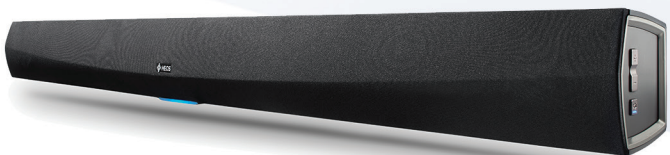

SOUND QUALITY

HEOS sound is a Denon legacy.

EASY SETUP

Setup in minutes. Listen forever.

PLUG IT IN

TAP THE APP

CONNECT TO
WIRELESS

LOVE THE
MUSIC