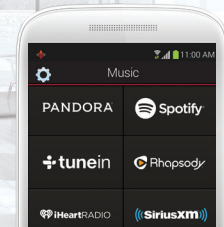

**WIRELESS MULTI-ROOM
SOUND SYSTEM**

HEOS HomeCinema

**WIRELESS SOUNDBAR & SUB:
LESS WIRES. MORE DRAMA.**

Unleash dramatic sound from your favorite TV shows and movies. As TVs get thinner, so does their sound quality. HEOS HomeCinema delivers true wide range high fidelity audio, for maximum enjoyment of TV shows, movies and your favorite music tracks.

MULTI-ROOM

Every room deserves its own HEOS.

APPS & STREAMING SERVICES

Tap the App and start rockin'.

SOUND QUALITY

HEOS sound is a Denon legacy.

EASY SETUP

Setup in minutes. Listen forever.

PLUG IT IN

TAP THE APP

CONNECT TO
WIRELESS

LOVE THE
MUSIC

THE HEOS APP.

A SIMPLE, EASY TO USE INTERFACE

Stream from your favorite online music services, or listen to tracks directly from your phone, tablet or USB drives. With HEOS, you have all the options you need and all the access you want.

NOW PLAYING: Instantly control what is playing in every room, view cover art or check the queue for what is coming up next. Create and save playlists.

KEY FEATURES:

The HEOS HomeCinema unleashes dramatic sound from your favorite TV shows and movies. Enjoy streaming music from the cloud or local files using the intuitive HEOS app for iOS, Android™, and Kindle Fire™.