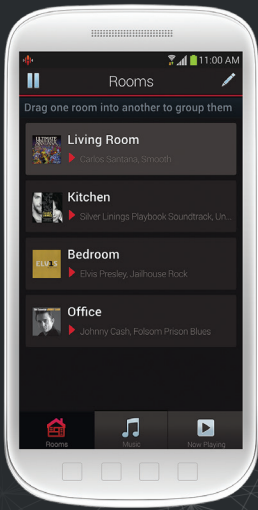

THE HEOS APP.

A SIMPLE, EASY TO USE INTERFACE

Stream from your favorite online music services, or listen to tracks directly from your phone, tablet or USB drives. With HEOS, you have all the options you need and all the access you want.

PANDORA