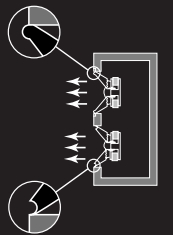

The D-107 can display not only folder and file names, but can also display album and artist names as well.

* Depending on the disc, CD-R/CD-RW playback may not be possible in some instances.

■ Powerful soundscape reproduction

• Speakers Featuring P.P.D.D. Technology

The speaker system incorporates Denon's original P.P.D.D. (Push-Pull Dual Driver) system to generate powerful bass sound from small speakers (L/R), in addition to a subwoofer. In the P.P.D.D. system, the edge of one of the two woofer units is concave while the other is convex, a design that mutually cancels high-harmonic distortion and produces a clear, powerful sound.