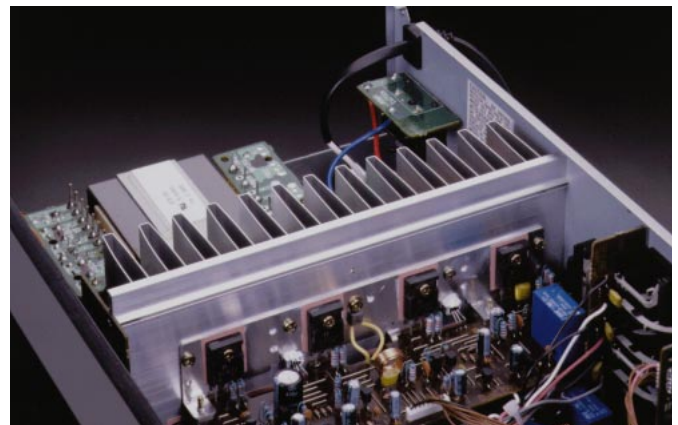

## ***Dolby Digital with Fully-discrete 300 watt Amplifiers***

The AVR-1600 is equipped with a fully discrete configuration for each channel that supports not only Dolby Digital but lets you use the unit as a high-quality pure audio amplifier as well. The AVR-1600 also provides an external input terminal for a 6-channel to support the multi-channel format. With its rich array of input and output terminals, a Personal Memory Plus function that enhances ease of operation, and overall superior performance, the AVR-1600 gives you everything you need in a Dolby Digital A/V surround receiver at an affordable price.

The AVR-1600 uses a high-capacity power transformer in the power circuit to support not only stable reproduction of 5.1-channel Dolby Digital sound sources but also high-quality pure audio recordings. The fully discrete configuration of the power amp section delivers equal power to the Front Left and Right, Center, and Surround Left and Right speakers to ensure that they all respond at identical levels. During surround sound reproduction, the AVR-1600 taps its powerful reserves of 60 W for each of the 5 channels to surround you with a refreshingly clean, realistic sound.

## ■ 6-Channel External Input, for Multi-Channel Sound

The AVR-1600 provides an external terminal for a 6-channel to support 5.1-channel playback of dts, DVD-Audio, and other multi-channel sources. 5.1-channel audio sources recorded in the dts format can be enjoyed when a dts decoder is connected to the AVR-1600. You might just want to enjoy Dolby Digital programs at first, but the AVR-1600 offers you the ability to easily upgrade your system so that you can dive into the excitement of fully discrete 5.1-channel dts digital sources as well if you wish.