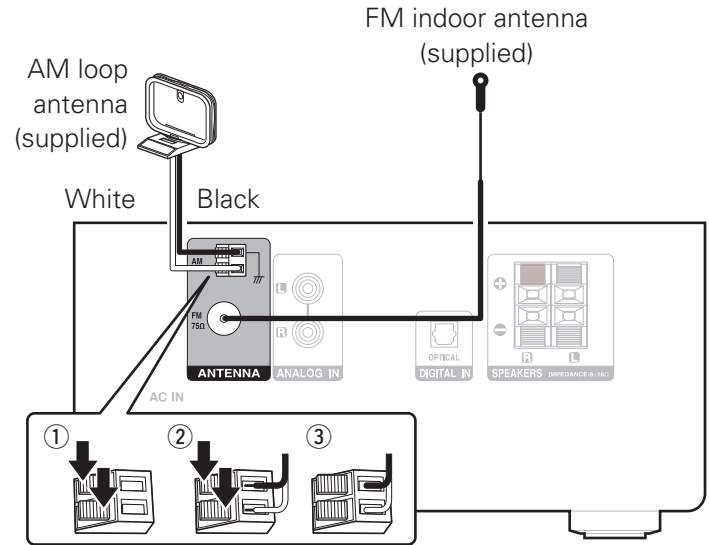

- These drawings are for illustrative purposes only and may not represent the actual product(s).

# 1 Connection

- 1 Connect the left and right speakers to the D-T1.

- 2 Connect the power cord from the D-T1 to a power outlet.

- 3 Insert the batteries into the remote.

## Connecting a FM/AM antenna

- See "AM loop antenna assembly" on the next page for instructions on how to assemble the AM loop antenna.

## ❑ AM loop antenna assembly

- 1 Put the stand section through the bottom of the loop antenna from the rear and bend it forward.
- 2 Insert the projecting part into the square hole in the stand.