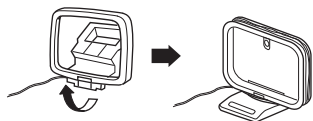

❑ AM loop antenna assembly

1. 1 Put the stand section through the bottom of the loop antenna from the rear and bend it forward.
2. 2 Insert the projecting part into the square hole in the stand.

2 Enjoying your music!

❑ Play a CD

1. 1 Press **CD** to switch the input source to “CD”.
2. 2 Insert a disc.
3. 3 Press **▶/||**.
   Playback starts.