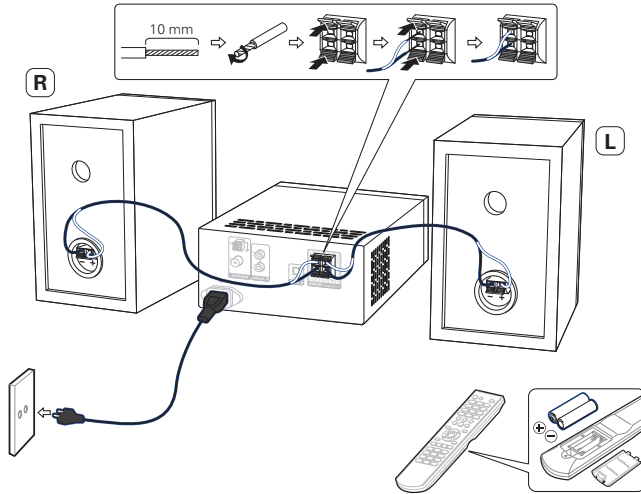

## What's In the Box

Quick Start Guide		FM indoor antenna	
Safety Instructions		AM loop antenna	
Cautions on Using Batteries		Remote control unit (RC-1229)	
Notes on radio		LR03/AAA batteries	
CD receiver		Speaker systems	
Power cord		Speaker cables	

# 1 Connection

- 1 Connect the left and right speakers to the D-T1.

- 2 Connect the power cord from the D-T1 to a power outlet.

- 3 Insert the batteries into the remote.