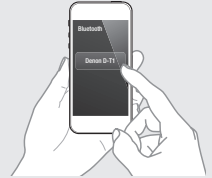

## ❑ Enjoying music using Bluetooth

1

**Press Bluetooth to switch the input source to “BT AUDIO”.**

When using for the first time, the unit will go into the pairing mode automatically and “PAIRING” will appear on the display of the unit.

2

**Activate the Bluetooth settings on your mobile device.**

3

**Select “Denon D-T1” from the Bluetooth device list on your mobile device.**

- Enter “0000” when the password is requested on the screen of the Bluetooth device.