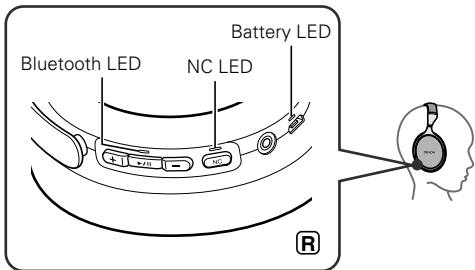

DENON[®]

AH-GC30

1. Charging

Charge this unit using the included USB cable before using.

The battery LED indicates the battery charge status.

- Charging: Lights red
- Charging completed: Lights green

It will take approx. 2 hours from empty to full charge. This unit can be used for approximately 20 hours when the battery is fully charged.

When the rechargeable battery is low, a notification sounds and the battery LED blinks in red at approx. 3 second intervals.

Charge this unit using the supplied USB cable.

- Press and hold the ►/|| button for 3 seconds or more to turn the Bluetooth function off or the NC button for 2 seconds or more to turn the noise cancel function off after use and preserve the battery.

2. Pairing with Bluetooth device

Pair this unit with the Bluetooth device you want to connect.

1. Activate Bluetooth function of the Bluetooth device to be connected.
2. With the power off, press and hold this unit's ►/|| button for 4 seconds or more. After the Bluetooth LED lights, it blinks in approximately 1 second intervals and this unit enters pairing mode.
3. Select the "DENON AH-GC30" appears on the Bluetooth device to be connected. When connected, the Bluetooth LED on this unit lights for approximately 5 seconds.